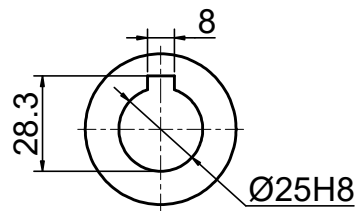

INPUT

OUTPUT

STEPPERONLINE®

	APVD	LDJ	1.23.2024
	CHKD		
2:3	DRN	HW	1.22.2024
SCALE	SIGNATURE		DATE

WORM GEAR SPEED REDUCER

MRVR063JB3-G7.5-D24