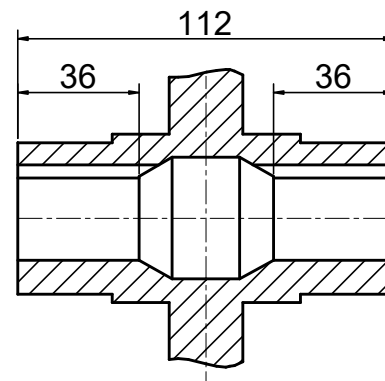

INPUT

OUTPUT

STEPPERONLINE®

	APVD	LDJ	1.23.2024
	CHKD		
2:3	DRN	HW	1.22.2024
SCALE	SIGNATURE		DATE

WORM GEAR SPEED REDUCER

MRVR063JB3-G7.5-D24