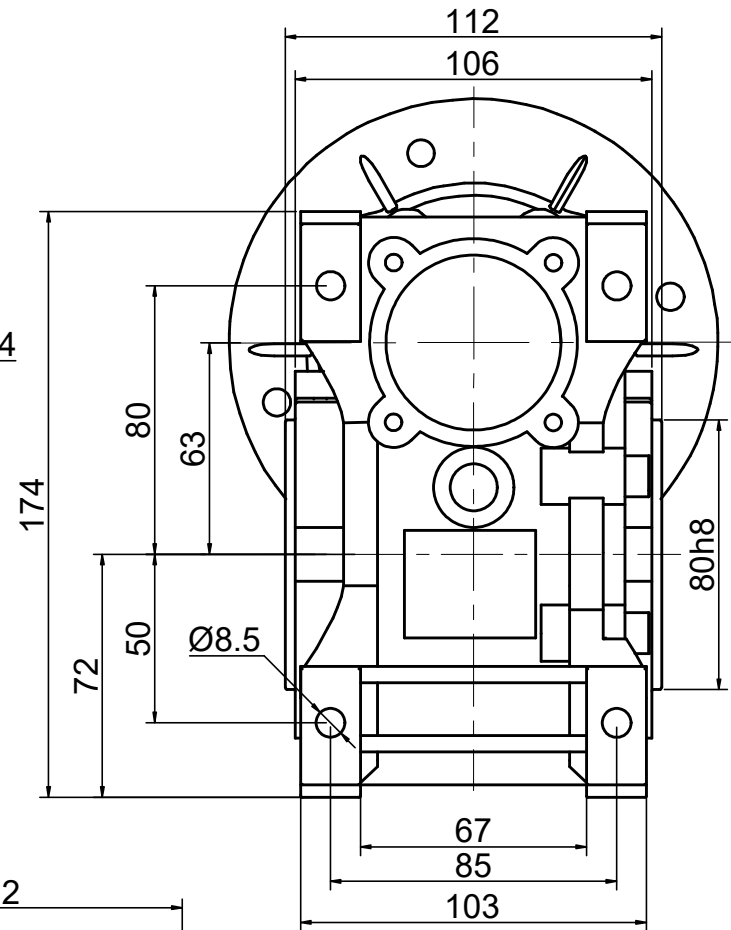

INPUT

OUTPUT

STEPPERONLINE®

	APVD	LDJ	1.23.2024
	CHKD		
2:3	DRN	HW	1.22.2024
SCALE	SIGNATURE		DATE

WORM GEAR SPEED REDUCER

MRVR063JB3-G7.5-D24