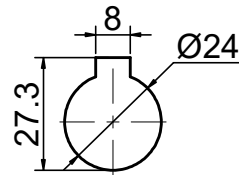

INPUT

OUTPUT

STEPPERONLINE®

	APVD	LDJ	1.23.2024
	CHKD		
2:3	DRN	HW	1.22.2024
SCALE	SIGNATURE		DATE

WORM GEAR SPEED REDUCER

MRVR063JB3-G7.5-D24