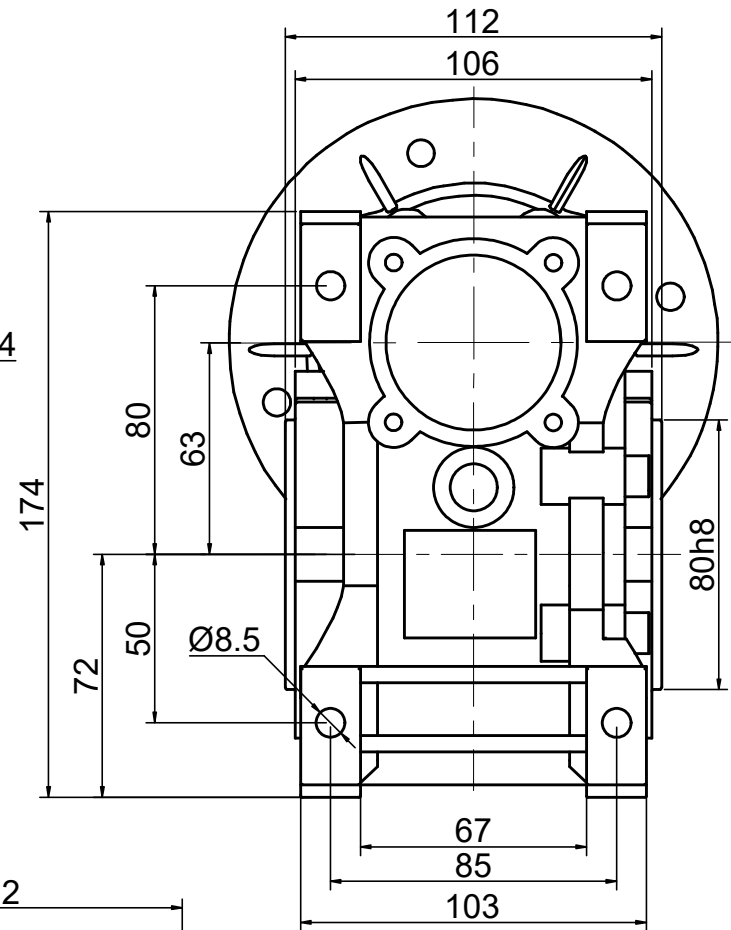

INPUT

OUTPUT

STEPPERONLINE[®]

	APVD	LDJ	1.23.2024
	CHKD		
2:3	DRN	HW	1.22.2024
SCALE	SIGNATURE		DATE

WORM GEAR SPEED REDUCER

MRVR063IB3-G100-D24