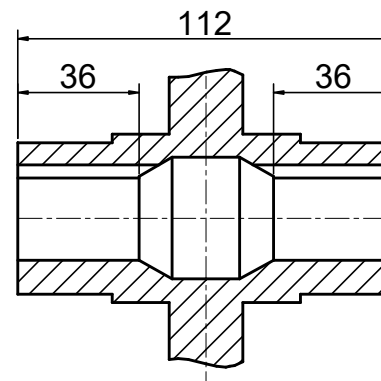

INPUT

OUTPUT

STEPPERONLINE[®]

	APVD	LDJ	1.23.2024
	CHKD		
2:3	DRN	HW	1.22.2024
SCALE	SIGNATURE		DATE

WORM GEAR SPEED REDUCER

MRVR063IB3-G100-D24