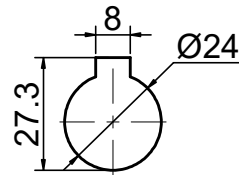

INPUT

OUTPUT

STEPPERONLINE[®]

	APVD	LDJ	1.23.2024
	CHKD		
2:3	DRN	HW	1.22.2024
SCALE	SIGNATURE		DATE

WORM GEAR SPEED REDUCER

MRVR063IB3-G100-D24