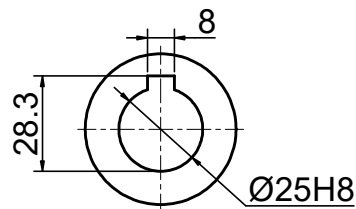

INPUT

OUTPUT

STEPPERONLINE[®]

	APVD	LDJ	1.23.2024
	CHKD		
2:3	DRN	HW	1.22.2024
SCALE	SIGNATURE		DATE

WORM GEAR SPEED REDUCER

MRVR063IB3-G100-D24