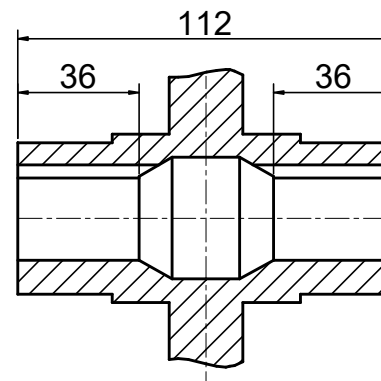

INPUT

OUTPUT

STEPPERONLINE®

	APVD	LDJ	1.23.2024
	CHKD		
2:3	DRN	HW	1.22.2024
SCALE	SIGNATURE		DATE

WORM GEAR SPEED REDUCER

MRVR063IB3-G60-D24