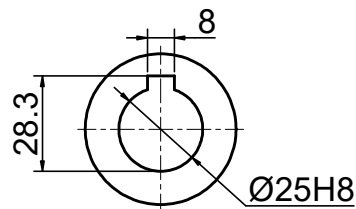

INPUT

OUTPUT

STEPPERONLINE®

	APVD	LDJ	1.23.2024
	CHKD		
2:3	DRN	HW	1.22.2024
SCALE	SIGNATURE		DATE

WORM GEAR SPEED REDUCER

MRVR063IB3-G60-D24