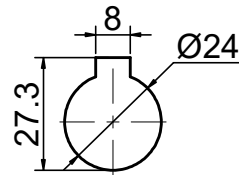

INPUT

OUTPUT

STEPPERONLINE®

	APVD	LDJ	1.23.2024
	CHKD		
2:3	DRN	HW	1.22.2024
SCALE	SIGNATURE		DATE

WORM GEAR SPEED REDUCER

MRVR063IB3-G60-D24