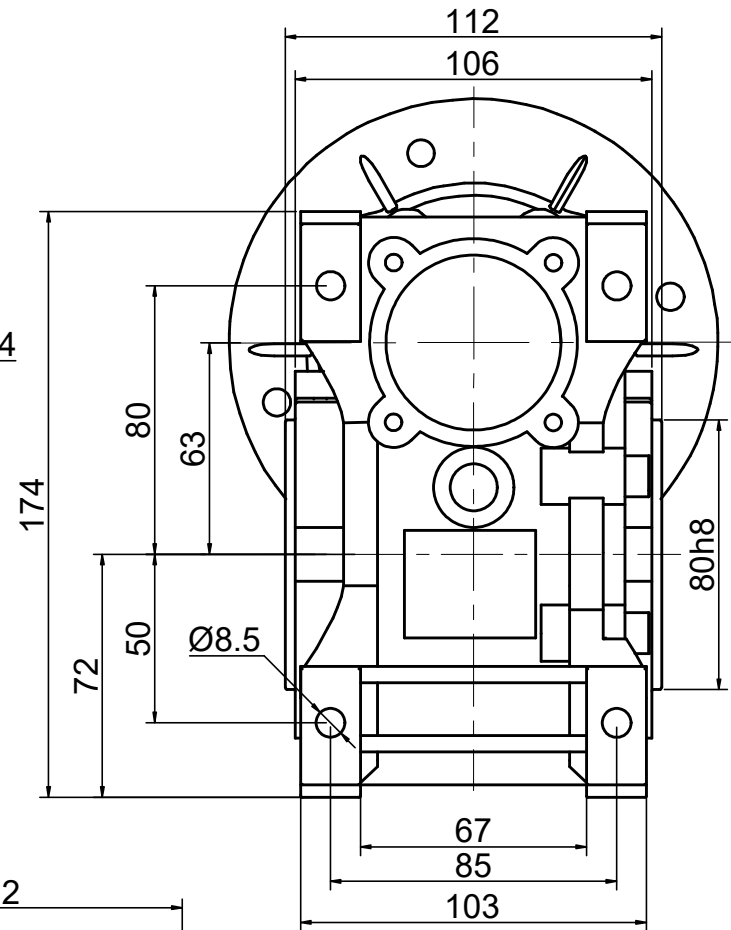

INPUT

OUTPUT

STEPPERONLINE®

	APVD	LDJ	1.23.2024
	CHKD		
2:3	DRN	HW	1.22.2024
SCALE	SIGNATURE		DATE

WORM GEAR SPEED REDUCER

MRVR063IB3-G60-D24