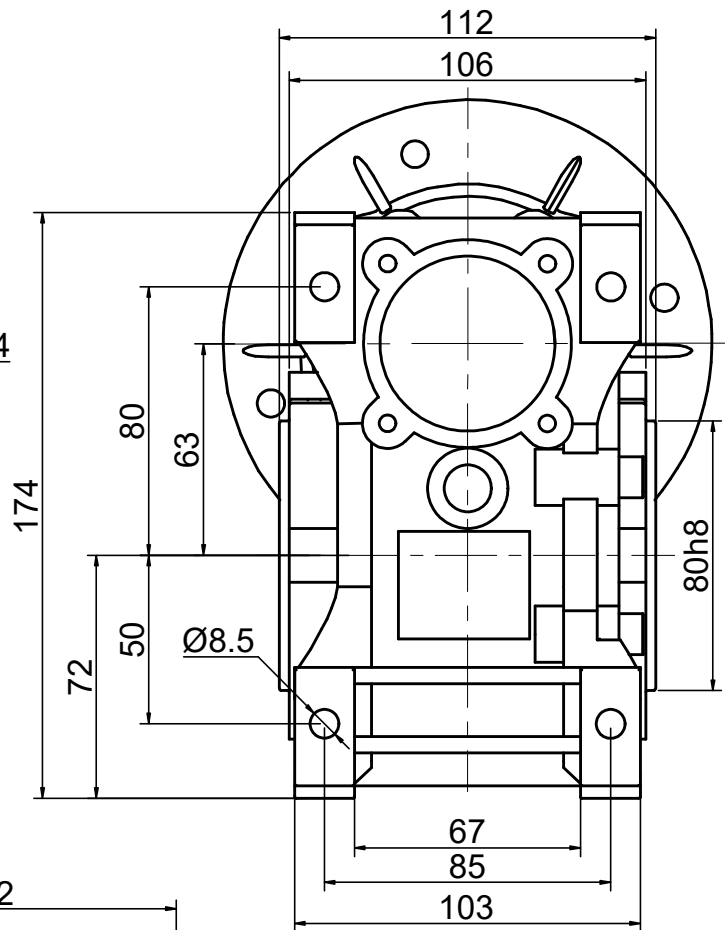

INPUT

OUTPUT

**STEPPERONLINE®**

	APVD	LDJ	1.23.2024
	CHKD		
2:3	DRN	HW	1.22.2024
SCALE	SIGNATURE		DATE

WORM GEAR SPEED REDUCER

MRVR063IB3-G40-D24