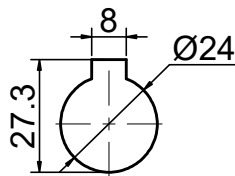

INPUT

OUTPUT

**STEPPERONLINE®**

	APVD	LDJ	1.23.2024
	CHKD		
2:3	DRN	HW	1.22.2024
SCALE	SIGNATURE		DATE

WORM GEAR SPEED REDUCER

MRVR063IB3-G40-D24