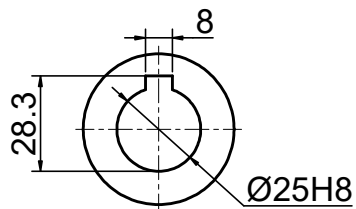

INPUT

OUTPUT

**STEPPERONLINE®**

	APVD	LDJ	1.23.2024
	CHKD		
2:3	DRN	HW	1.22.2024
SCALE	SIGNATURE		DATE

WORM GEAR SPEED REDUCER

MRVR063IB3-G40-D24