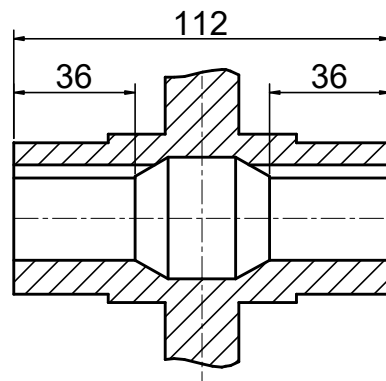

INPUT

OUTPUT

**STEPPERONLINE®**

	APVD	LDJ	1.23.2024
	CHKD		
2:3	DRN	HW	1.22.2024
SCALE	SIGNATURE		DATE

WORM GEAR SPEED REDUCER

MRVR063IB3-G40-D24