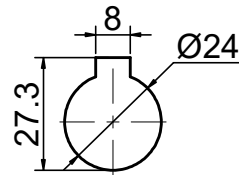

INPUT

OUTPUT

STEPPERONLINE®

	APVD	LDJ	1.23.2024
	CHKD		
2:3	DRN	HW	1.22.2024
SCALE	SIGNATURE		DATE

WORM GEAR SPEED REDUCER

MRVR063IB3-G30-D24