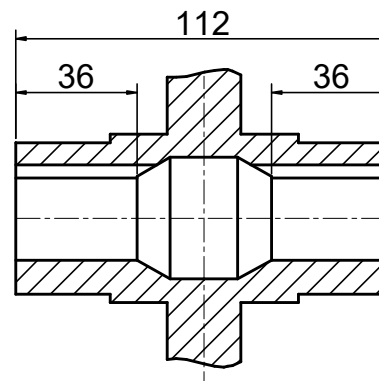

INPUT

OUTPUT

STEPPERONLINE®

	APVD	LDJ	1.23.2024
	CHKD		
2:3	DRN	HW	1.22.2024
SCALE	SIGNATURE		DATE

WORM GEAR SPEED REDUCER

MRVR063IB3-G30-D24