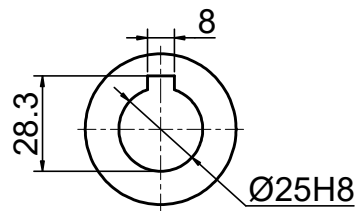

INPUT

OUTPUT

STEPPERONLINE®

	APVD	LDJ	1.23.2024
	CHKD		
2:3	DRN	HW	1.22.2024
SCALE	SIGNATURE		DATE

WORM GEAR SPEED REDUCER

MRVR063IB3-G30-D24