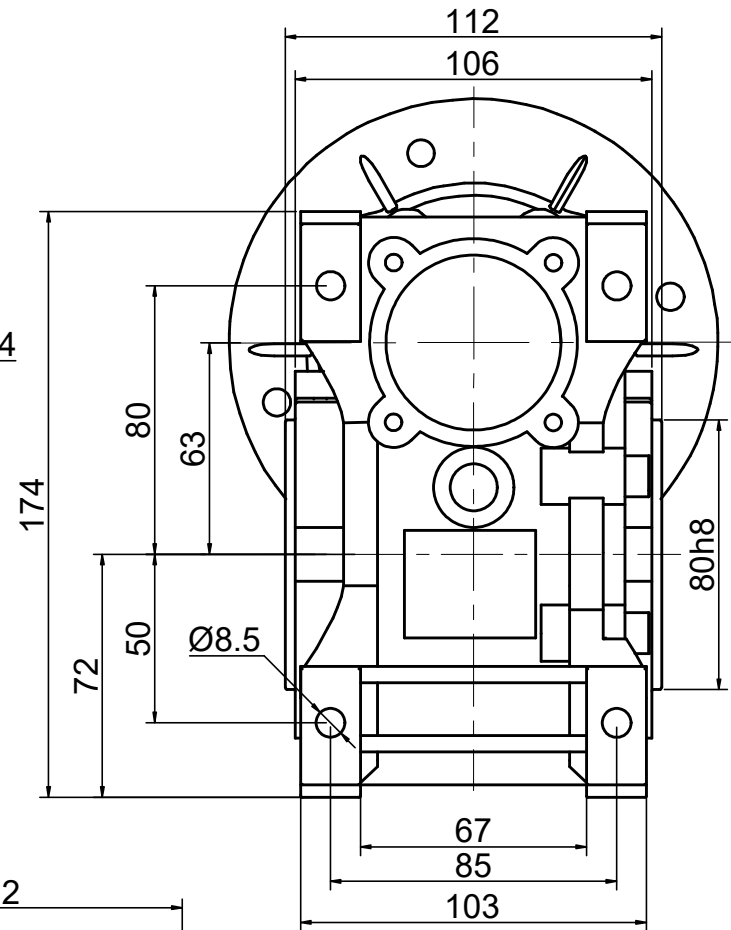

INPUT

OUTPUT

STEPPERONLINE®

	APVD	LDJ	1.23.2024
	CHKD		
2:3	DRN	HW	1.22.2024
SCALE	SIGNATURE		DATE

WORM GEAR SPEED REDUCER

MRVR063IB3-G30-D24