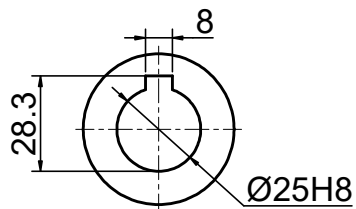

INPUT

OUTPUT

STEPPERONLINE®

	APVD	LDJ	1.23.2024
	CHKD		
2:3	DRN	HW	1.22.2024
SCALE	SIGNATURE		DATE

WORM GEAR SPEED REDUCER

MRVR063IB3-G25-D24