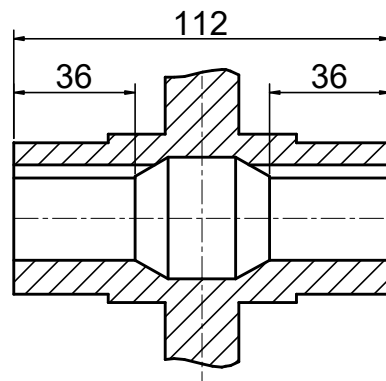

INPUT

OUTPUT

STEPPERONLINE®

	APVD	LDJ	1.23.2024
	CHKD		
2:3	DRN	HW	1.22.2024
SCALE	SIGNATURE		DATE

WORM GEAR SPEED REDUCER

MRVR063IB3-G25-D24