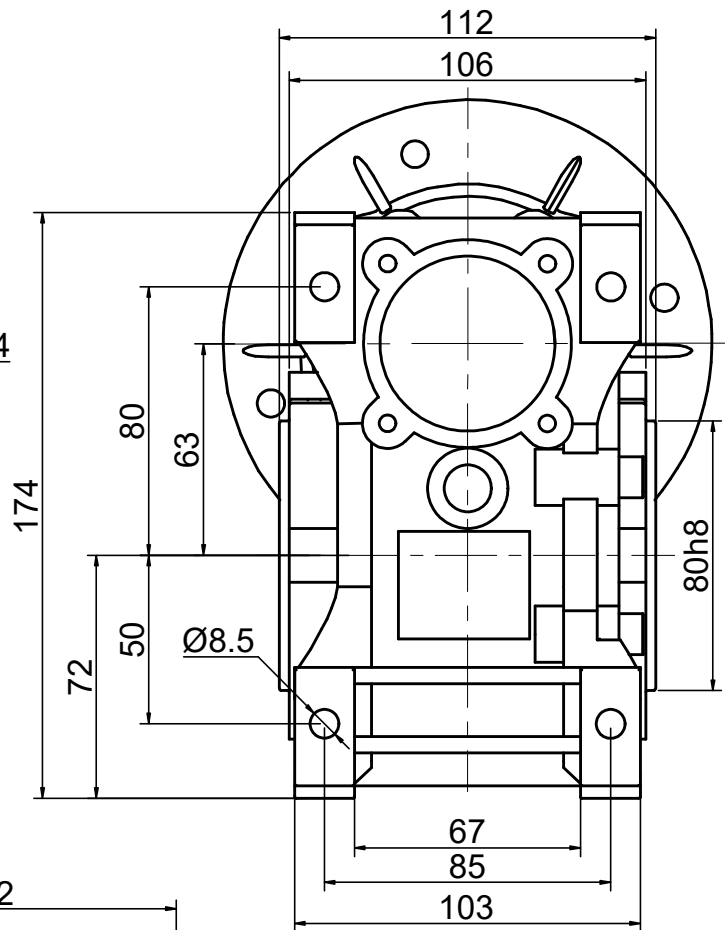

INPUT

OUTPUT

STEPPERONLINE®

	APVD	LDJ	1.23.2024
	CHKD		
2:3	DRN	HW	1.22.2024
SCALE	SIGNATURE		DATE

WORM GEAR SPEED REDUCER

MRVR063IB3-G25-D24