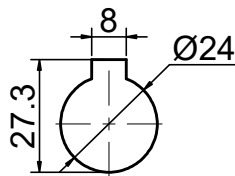

INPUT

OUTPUT

STEPPERONLINE®

	APVD	LDJ	1.23.2024
	CHKD		
2:3	DRN	HW	1.22.2024
SCALE	SIGNATURE		DATE

WORM GEAR SPEED REDUCER

MRVR063IB3-G25-D24