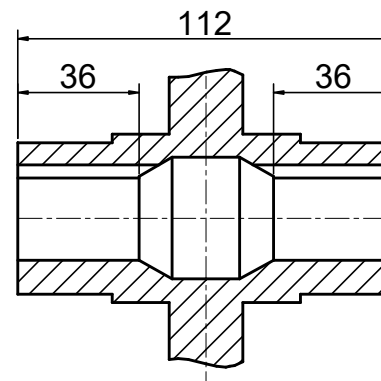

INPUT

OUTPUT

STEPPERONLINE®

	APVD	LDJ	1.23.2024
	CHKD		
2:3	DRN	HW	1.22.2024
SCALE	SIGNATURE		DATE

WORM GEAR SPEED REDUCER

MRVR063IB3-G20-D24