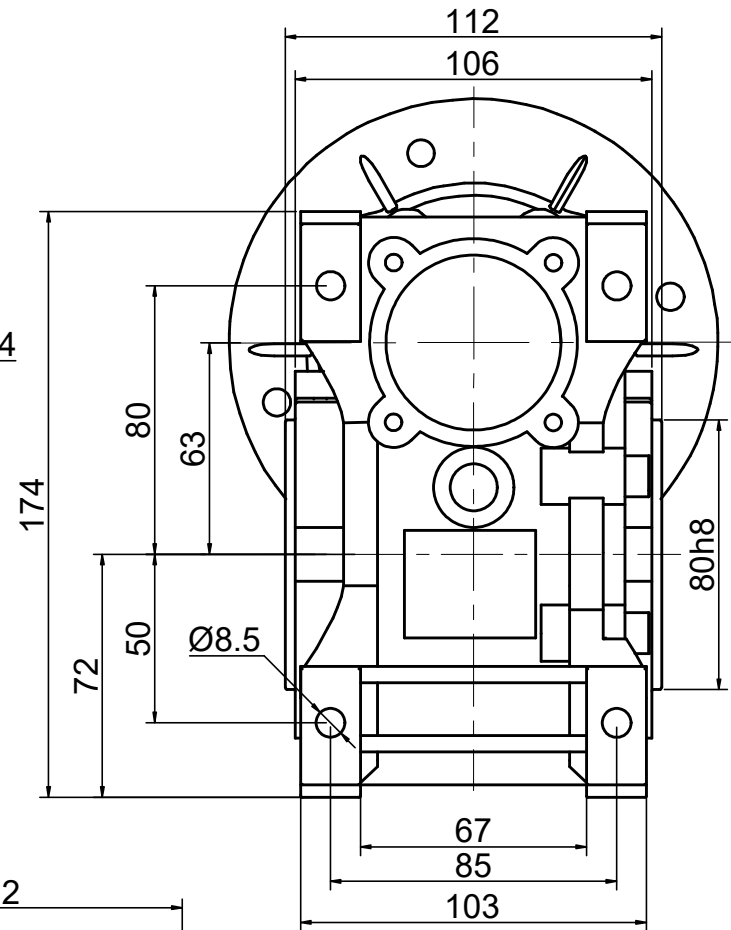

INPUT

OUTPUT

STEPPERONLINE®

	APVD	LDJ	1.23.2024
	CHKD		
2:3	DRN	HW	1.22.2024
SCALE	SIGNATURE		DATE

WORM GEAR SPEED REDUCER

MRVR063IB3-G20-D24