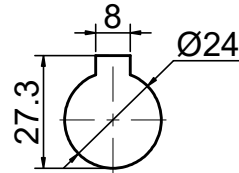

INPUT

OUTPUT

STEPPERONLINE®

	APVD	LDJ	1.23.2024
	CHKD		
2:3	DRN	HW	1.22.2024
SCALE	SIGNATURE		DATE

WORM GEAR SPEED REDUCER

MRVR063IB3-G20-D24