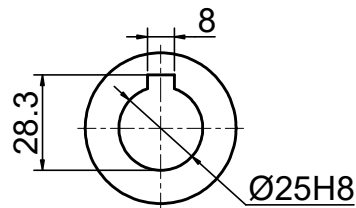

INPUT

OUTPUT

STEPPERONLINE®

	APVD	LDJ	1.23.2024
	CHKD		
2:3	DRN	HW	1.22.2024
SCALE	SIGNATURE		DATE

WORM GEAR SPEED REDUCER

MRVR063IB3-G20-D24