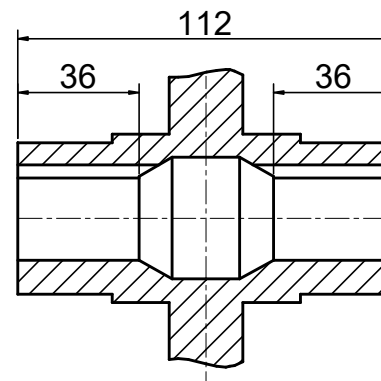

INPUT

OUTPUT

STEPPERONLINE®

	APVD	LDJ	1.23.2024
	CHKD		
2:3	DRN	HW	1.22.2024
SCALE	SIGNATURE		DATE

WORM GEAR SPEED REDUCER

MRVR063IB3-G15-D24