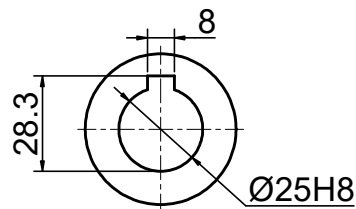

INPUT

OUTPUT

STEPPERONLINE®

	APVD	LDJ	1.23.2024
	CHKD		
2:3	DRN	HW	1.22.2024
SCALE	SIGNATURE		DATE

WORM GEAR SPEED REDUCER

MRVR063IB3-G15-D24