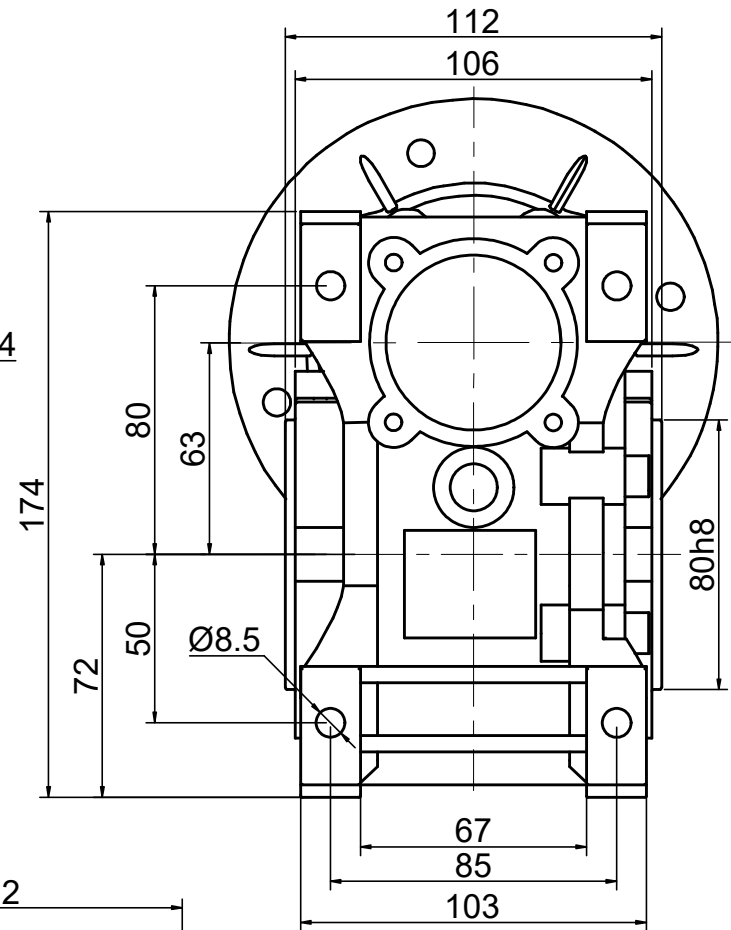

INPUT

OUTPUT

STEPPERONLINE®

	APVD	LDJ	1.23.2024
	CHKD		
2:3	DRN	HW	1.22.2024
SCALE	SIGNATURE		DATE

WORM GEAR SPEED REDUCER

MRVR063IB3-G15-D24