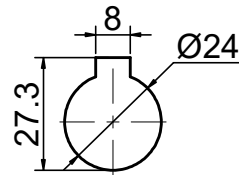

INPUT

OUTPUT

STEPPERONLINE®

	APVD	LDJ	1.23.2024
	CHKD		
2:3	DRN	HW	1.22.2024
SCALE	SIGNATURE		DATE

WORM GEAR SPEED REDUCER

MRVR063IB3-G15-D24