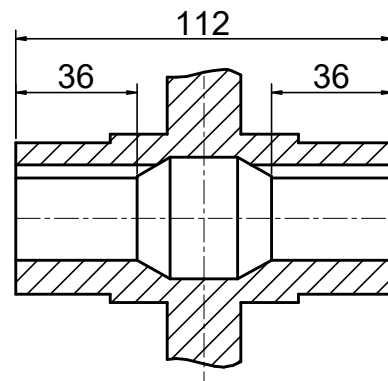

INPUT

OUTPUT

STEPPERONLINE®

	APVD	LDJ	1.23.2024
	CHKD		
2:3	DRN	HW	1.22.2024
SCALE	SIGNATURE		DATE

WORM GEAR SPEED REDUCER

MRVR063HB3-G100-D19