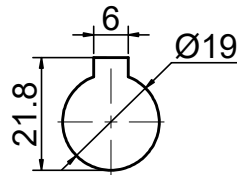

INPUT

OUTPUT

STEPPERONLINE®

	APVD	LDJ	1.23.2024
	CHKD		
2:3	DRN	HW	1.22.2024
SCALE	SIGNATURE		DATE

WORM GEAR SPEED REDUCER

MRVR063HB3-G100-D19