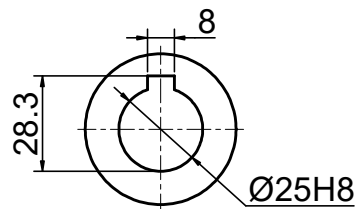

INPUT

OUTPUT

STEPPERONLINE®

	APVD	LDJ	1.23.2024
	CHKD		
2:3	DRN	HW	1.22.2024
SCALE	SIGNATURE		DATE

WORM GEAR SPEED REDUCER

MRVR063HB3-G100-D19