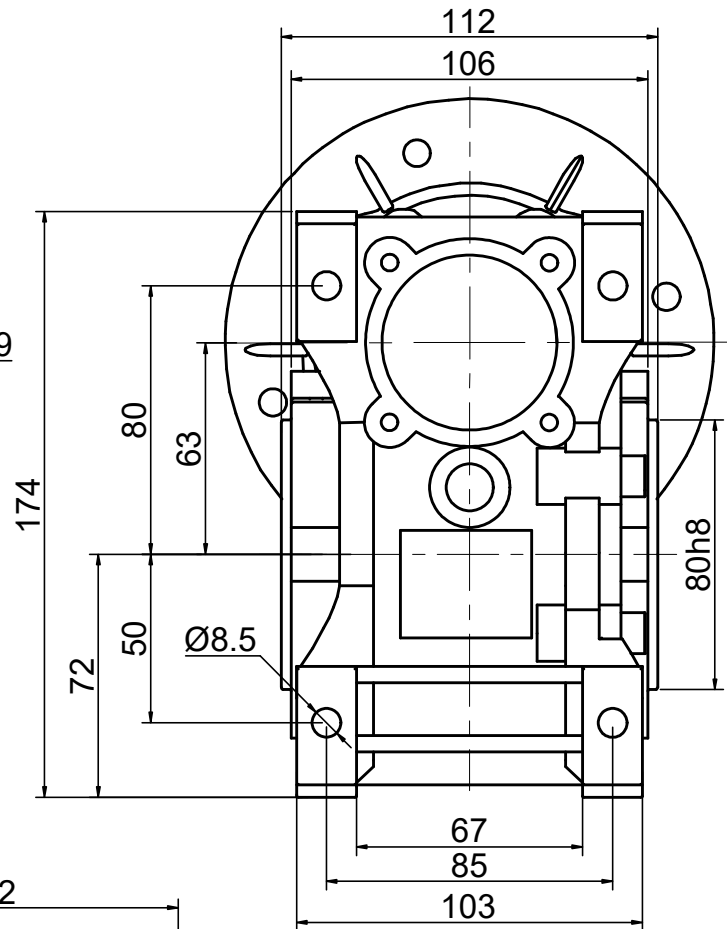

INPUT

OUTPUT

STEPPERONLINE®

	APVD	LDJ	1.23.2024
	CHKD		
2:3	DRN	HW	1.22.2024
SCALE	SIGNATURE		DATE

WORM GEAR SPEED REDUCER

MRVR063HB3-G100-D19