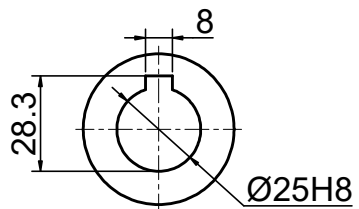

INPUT

OUTPUT

STEPPERONLINE®

	APVD	LDJ	1.23.2024
	CHKD		
2:3	DRN	HW	1.22.2024
SCALE	SIGNATURE		DATE

WORM GEAR SPEED REDUCER

MRVR063HB3-G50-D19