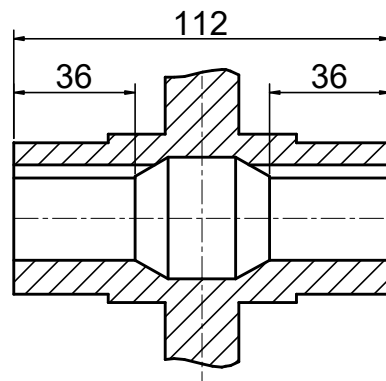

INPUT

OUTPUT

STEPPERONLINE®

	APVD	LDJ	1.23.2024
	CHKD		
2:3	DRN	HW	1.22.2024
SCALE	SIGNATURE		DATE

WORM GEAR SPEED REDUCER

MRVR063HB3-G50-D19