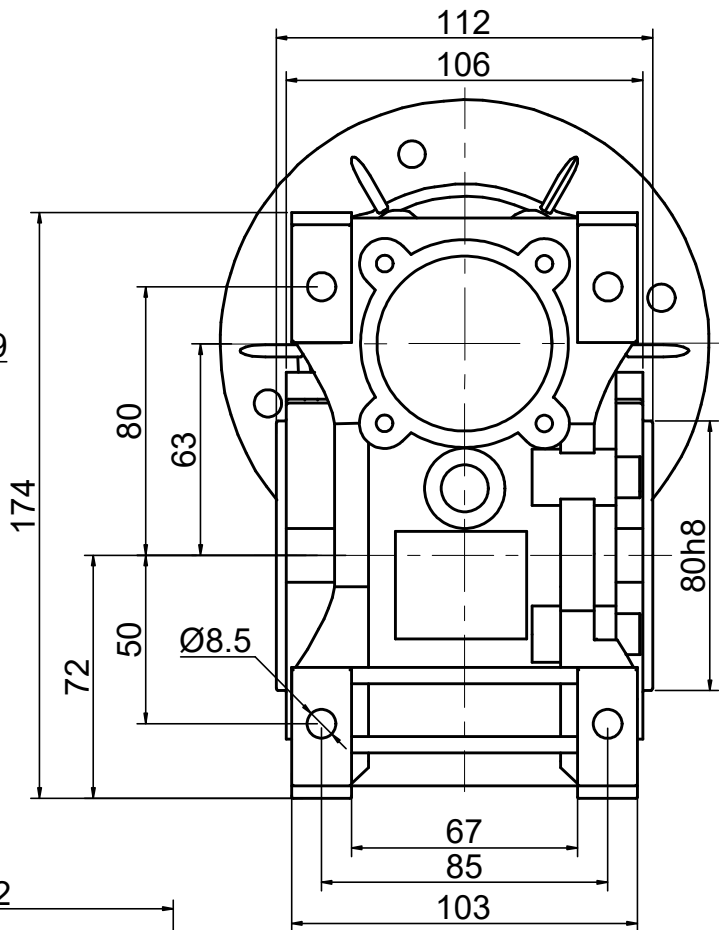

INPUT

OUTPUT

STEPPERONLINE®

	APVD	LDJ	1.23.2024
	CHKD		
2:3	DRN	HW	1.22.2024
SCALE	SIGNATURE		DATE

WORM GEAR SPEED REDUCER

MRVR063HB3-G50-D19