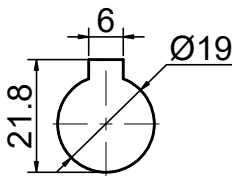

INPUT

OUTPUT

STEPPERONLINE®

	APVD	LDJ	1.23.2024
	CHKD		
2:3	DRN	HW	1.22.2024
SCALE	SIGNATURE		DATE

WORM GEAR SPEED REDUCER

MRVR063HB3-G50-D19