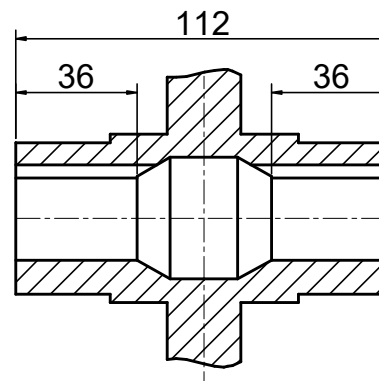

INPUT

OUTPUT

STEPPERONLINE®

	APVD	LDJ	1.23.2024
	CHKD		
2:3	DRN	HW	1.22.2024
SCALE	SIGNATURE		DATE

WORM GEAR SPEED REDUCER

MRVR063HB3-G40-D19