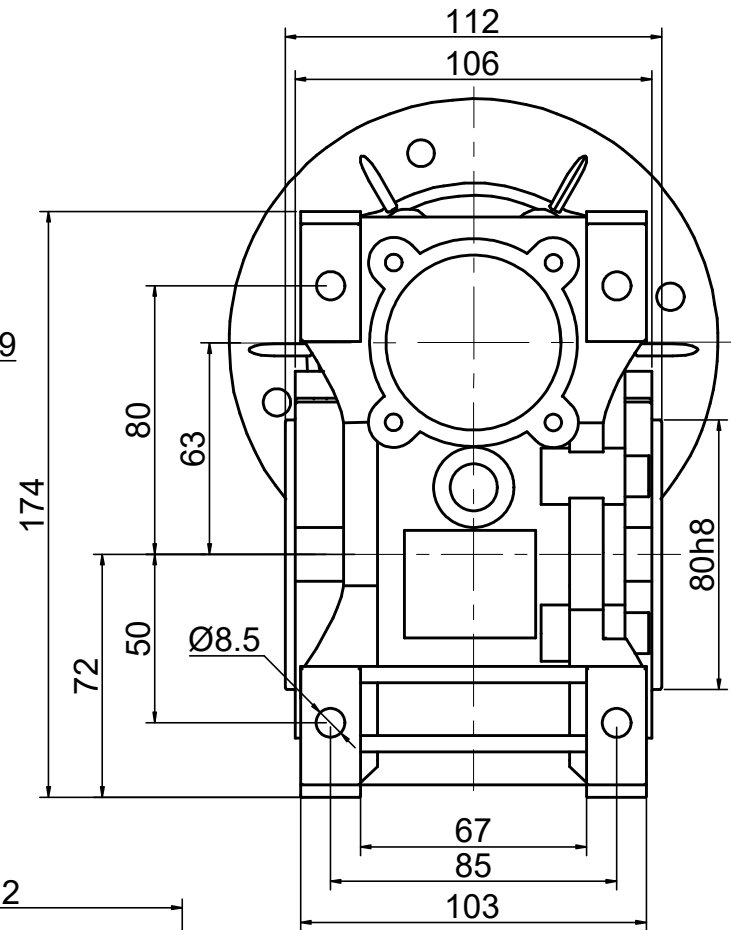

INPUT

OUTPUT

STEPPERONLINE®

	APVD	LDJ	1.23.2024
	CHKD		
2:3	DRN	HW	1.22.2024
SCALE	SIGNATURE		DATE

WORM GEAR SPEED REDUCER

MRVR063HB3-G40-D19