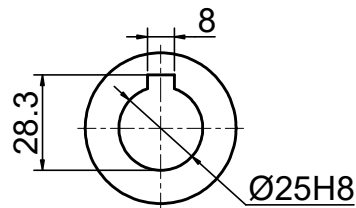

INPUT

OUTPUT

STEPPERONLINE®

	APVD	LDJ	1.23.2024
	CHKD		
2:3	DRN	HW	1.22.2024
SCALE	SIGNATURE		DATE

WORM GEAR SPEED REDUCER

MRVR063HB3-G40-D19