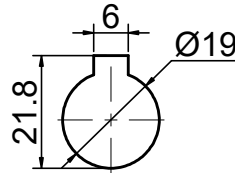

INPUT

OUTPUT

STEPPERONLINE®

	APVD	LDJ	1.23.2024
	CHKD		
2:3	DRN	HW	1.22.2024
SCALE	SIGNATURE		DATE

WORM GEAR SPEED REDUCER

MRVR063HB3-G40-D19