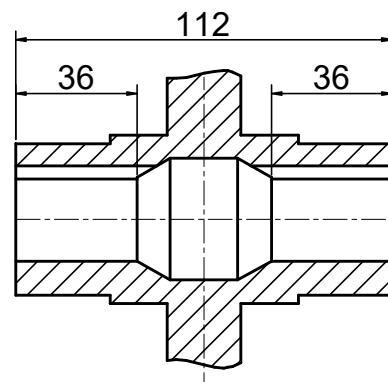

INPUT

**STEPPERONLINE®**

	APVD	LDJ	1.23.2024
	CHKD		
2:3	DRN	HW	1.22.2024
SCALE	SIGNATURE		DATE

WORM GEAR SPEED REDUCER

MRVR063HB3-G15-D19