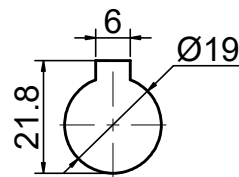

INPUT

**STEPPERONLINE®**

	APVD	LDJ	1.23.2024
	CHKD		
2:3	DRN	HW	1.22.2024
SCALE	SIGNATURE		DATE

WORM GEAR SPEED REDUCER

MRVR063HB3-G15-D19