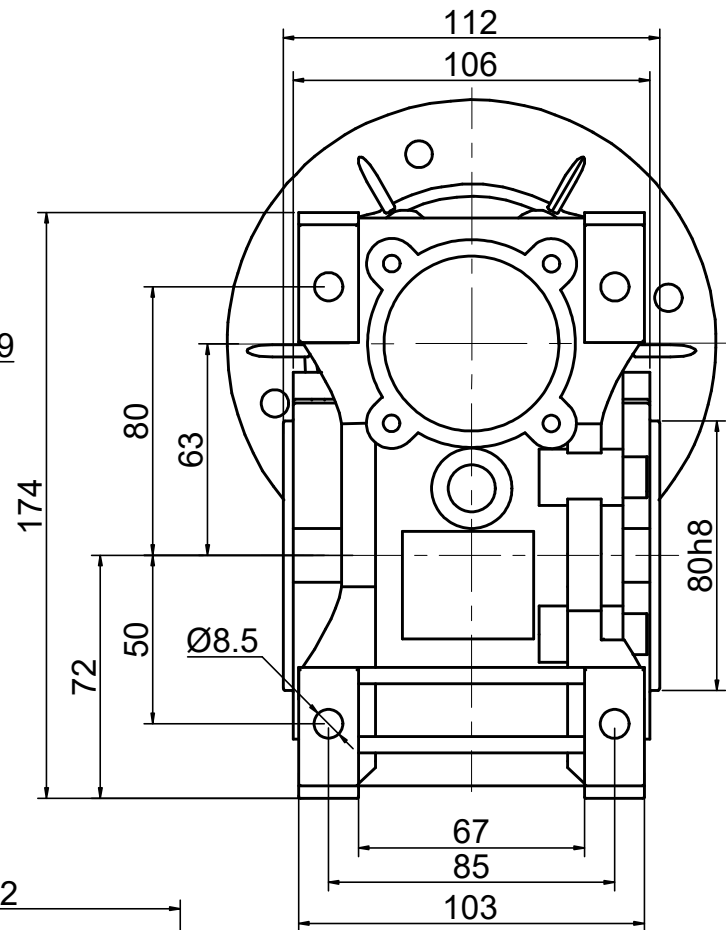

INPUT

**STEPPERONLINE®**

	APVD	LDJ	1.23.2024
	CHKD		
2:3	DRN	HW	1.22.2024
SCALE	SIGNATURE		DATE

WORM GEAR SPEED REDUCER

MRVR063HB3-G15-D19