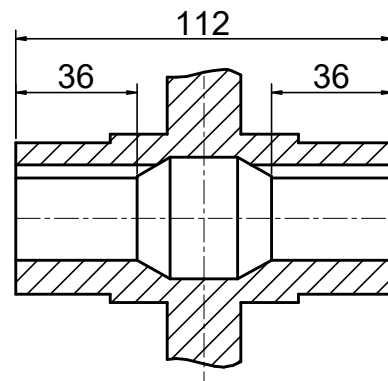

INPUT

OUTPUT

STEPPERONLINE®

	APVD	LDJ	1.23.2024
	CHKD		
2:3	DRN	HW	1.22.2024
SCALE	SIGNATURE		DATE

WORM GEAR SPEED REDUCER

MRVR063HB3-G7.5-D19