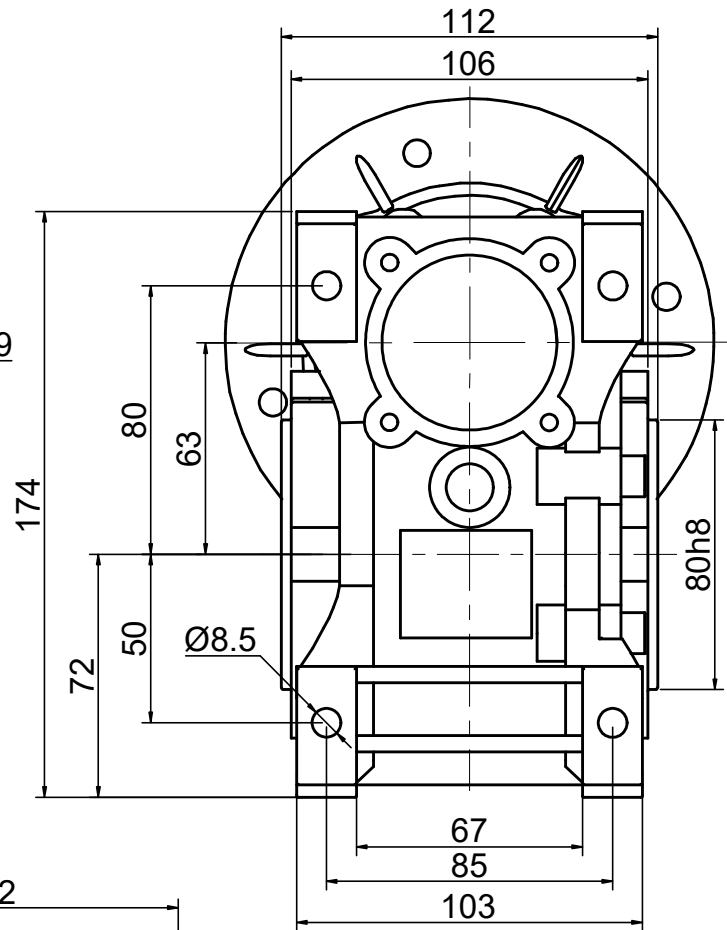

INPUT

OUTPUT

STEPPERONLINE®

	APVD	LDJ	1.23.2024
	CHKD		
2:3	DRN	HW	1.22.2024
SCALE	SIGNATURE		DATE

WORM GEAR SPEED REDUCER

MRVR063HB3-G7.5-D19