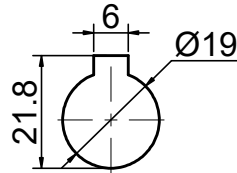

INPUT

OUTPUT

STEPPERONLINE®

	APVD	LDJ	1.23.2024
	CHKD		
2:3	DRN	HW	1.22.2024
SCALE	SIGNATURE		DATE

WORM GEAR SPEED REDUCER

MRVR063HB3-G7.5-D19