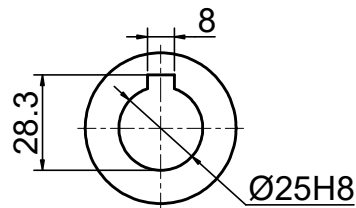

INPUT

OUTPUT

STEPPERONLINE®

	APVD	LDJ	1.23.2024
	CHKD		
2:3	DRN	HW	1.22.2024
SCALE	SIGNATURE		DATE

WORM GEAR SPEED REDUCER

MRVR063HB3-G7.5-D19