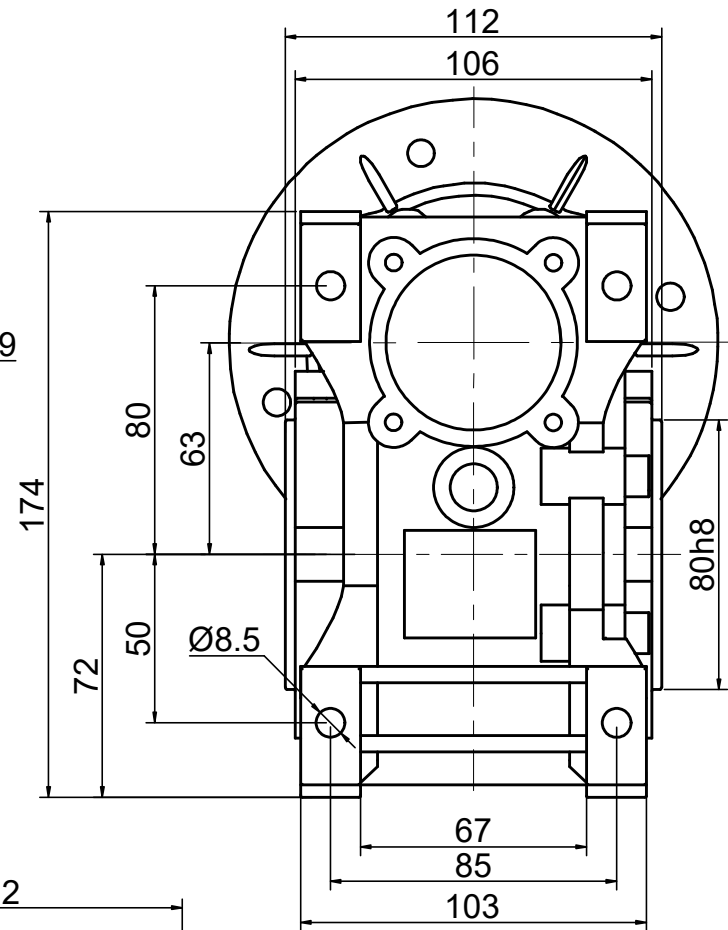

INPUT

OUTPUT

**STEPPERONLINE®**

	APVD	LDJ	1.23.2024
	CHKD		
2:3	DRN	HW	1.22.2024
SCALE	SIGNATURE		DATE

WORM GEAR SPEED REDUCER

MRVR063GB3-G100-D19