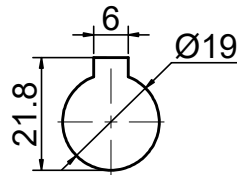

INPUT

OUTPUT

**STEPPERONLINE®**

	APVD	LDJ	1.23.2024
	CHKD		
2:3	DRN	HW	1.22.2024
SCALE	SIGNATURE		DATE

WORM GEAR SPEED REDUCER

MRVR063GB3-G100-D19