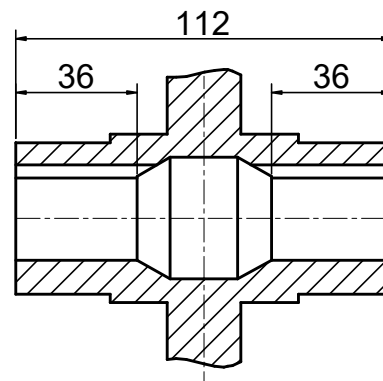

INPUT

OUTPUT

**STEPPERONLINE®**

	APVD	LDJ	1.23.2024
	CHKD		
2:3	DRN	HW	1.22.2024
SCALE	SIGNATURE		DATE

WORM GEAR SPEED REDUCER

MRVR063GB3-G100-D19