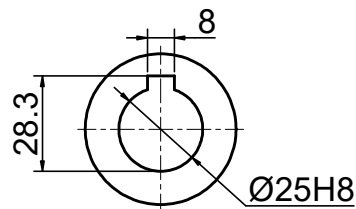

INPUT

OUTPUT

**STEPPERONLINE®**

	APVD	LDJ	1.23.2024
	CHKD		
2:3	DRN	HW	1.22.2024
SCALE	SIGNATURE		DATE

WORM GEAR SPEED REDUCER

MRVR063GB3-G100-D19