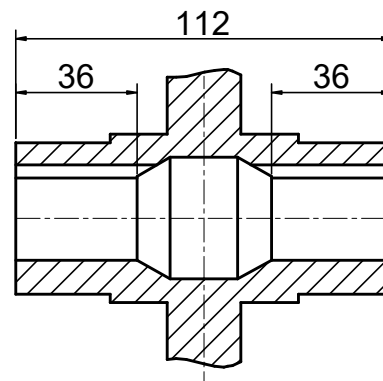

INPUT

OUTPUT

**STEPPERONLINE®**

	APVD	LDJ	1.23.2024
	CHKD		
2:3	DRN	HW	1.22.2024
SCALE	SIGNATURE		DATE

WORM GEAR SPEED REDUCER

MRVR063GB3-G50-D19