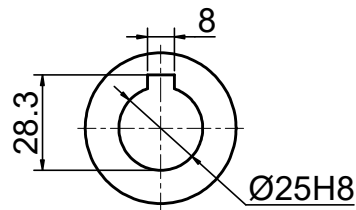

INPUT

OUTPUT

**STEPPERONLINE®**

	APVD	LDJ	1.23.2024
	CHKD		
2:3	DRN	HW	1.22.2024
SCALE	SIGNATURE		DATE

WORM GEAR SPEED REDUCER

MRVR063GB3-G50-D19