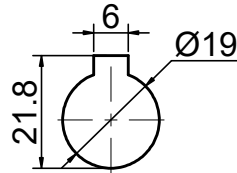

INPUT

OUTPUT

**STEPPERONLINE®**

	APVD	LDJ	1.23.2024
	CHKD		
2:3	DRN	HW	1.22.2024
SCALE	SIGNATURE		DATE

WORM GEAR SPEED REDUCER

MRVR063GB3-G50-D19