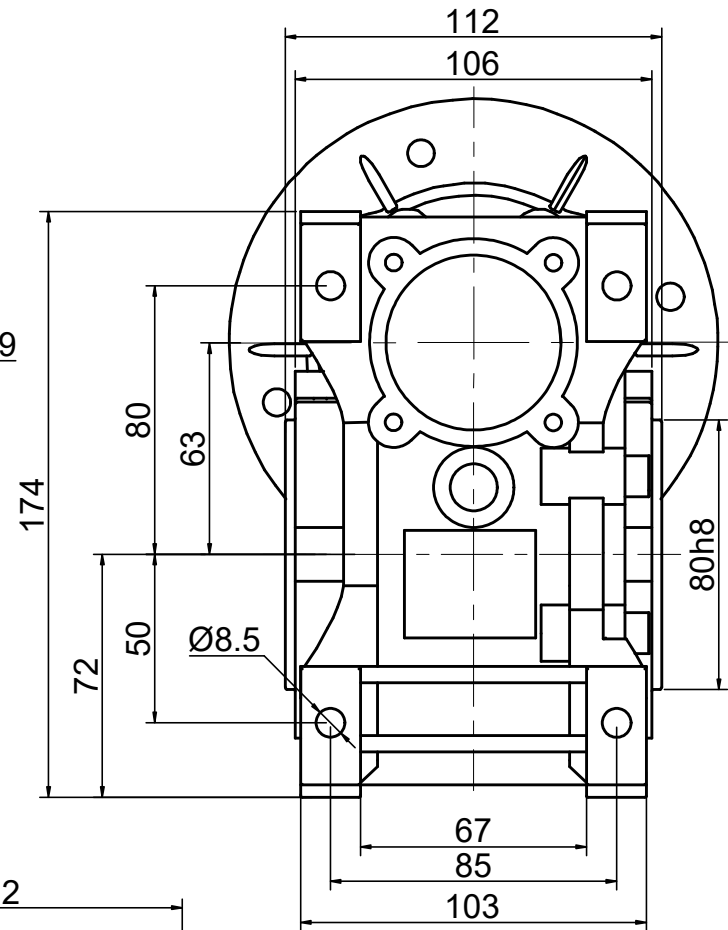

INPUT

OUTPUT

**STEPPERONLINE®**

	APVD	LDJ	1.23.2024
	CHKD		
2:3	DRN	HW	1.22.2024
SCALE	SIGNATURE		DATE

WORM GEAR SPEED REDUCER

MRVR063GB3-G50-D19