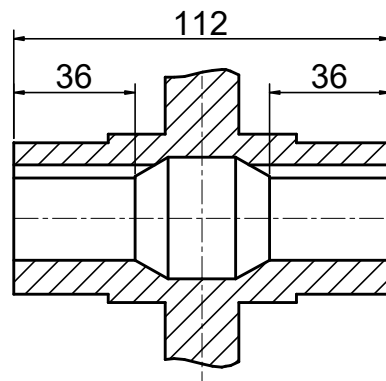

INPUT

OUTPUT

**STEPPERONLINE®**

	APVD	LDJ	1.23.2024
	CHKD		
2:3	DRN	HW	1.22.2024
SCALE	SIGNATURE		DATE

WORM GEAR SPEED REDUCER

MRVR063GB3-G30-D19