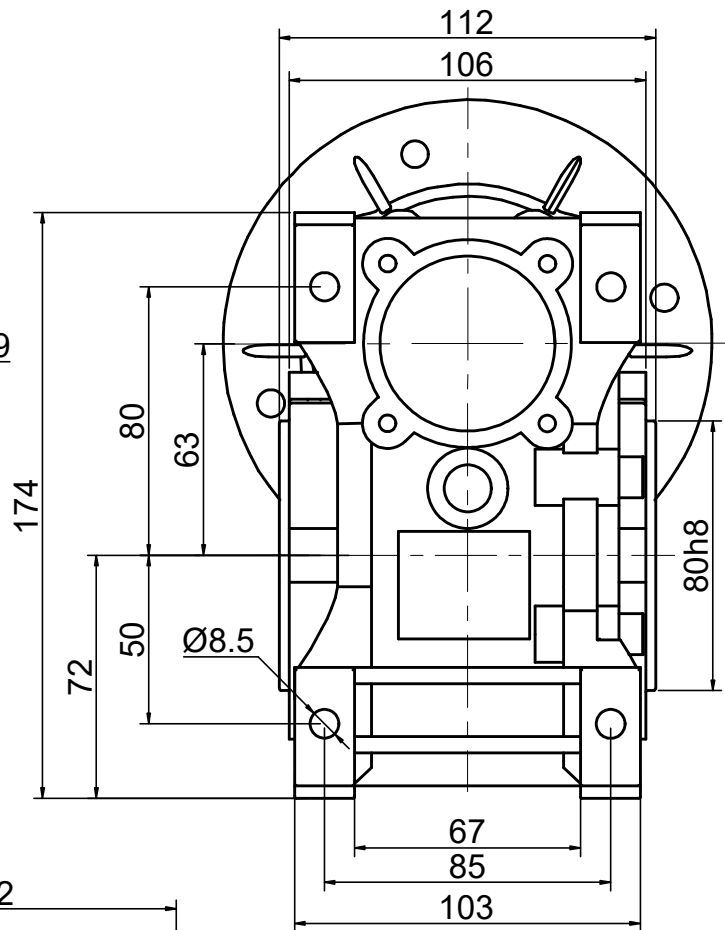

INPUT

OUTPUT

**STEPPERONLINE®**

	APVD	LDJ	1.23.2024
	CHKD		
2:3	DRN	HW	1.22.2024
SCALE	SIGNATURE		DATE

WORM GEAR SPEED REDUCER

MRVR063GB3-G30-D19