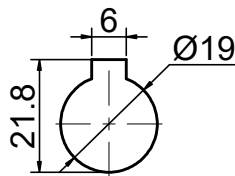

INPUT

OUTPUT

**STEPPERONLINE®**

	APVD	LDJ	1.23.2024
	CHKD		
2:3	DRN	HW	1.22.2024
SCALE	SIGNATURE		DATE

WORM GEAR SPEED REDUCER

MRVR063GB3-G30-D19