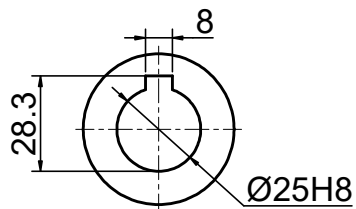

INPUT

OUTPUT

**STEPPERONLINE®**

	APVD	LDJ	1.23.2024
	CHKD		
2:3	DRN	HW	1.22.2024
SCALE	SIGNATURE		DATE

WORM GEAR SPEED REDUCER

MRVR063GB3-G30-D19