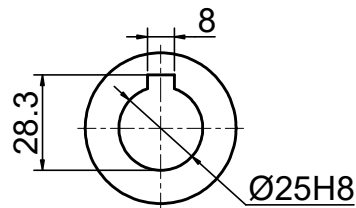

INPUT

OUTPUT

STEPPERONLINE®

	APVD	LDJ	1.23.2024
	CHKD		
2:3	DRN	HW	1.22.2024
SCALE	SIGNATURE		DATE

WORM GEAR SPEED REDUCER

MRVR063GB3-G25-D19