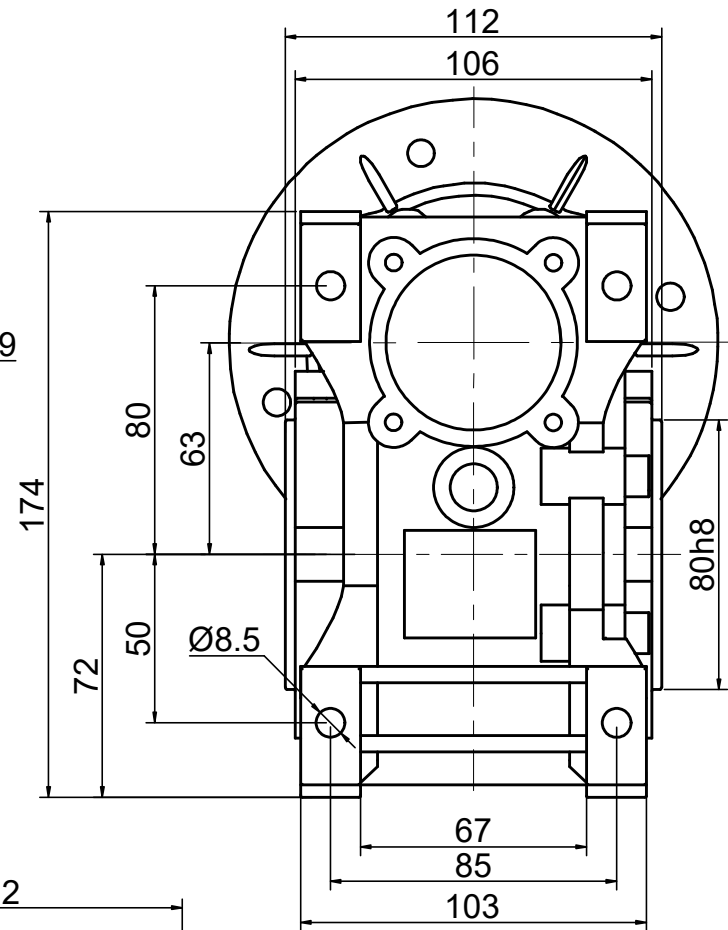

INPUT

OUTPUT

STEPPERONLINE®

	APVD	LDJ	1.23.2024
	CHKD		
2:3	DRN	HW	1.22.2024
SCALE	SIGNATURE		DATE

WORM GEAR SPEED REDUCER

MRVR063GB3-G25-D19