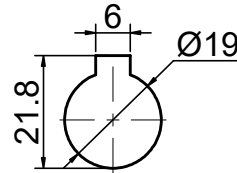

INPUT

OUTPUT

STEPPERONLINE®

	APVD	LDJ	1.23.2024
	CHKD		
2:3	DRN	HW	1.22.2024
SCALE	SIGNATURE		DATE

WORM GEAR SPEED REDUCER

MRVR063GB3-G25-D19