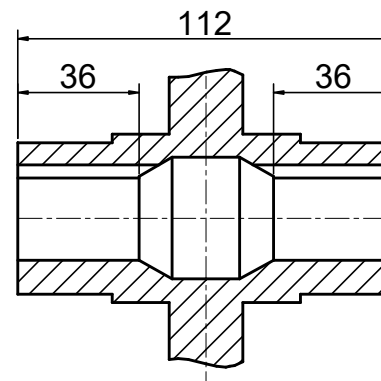

INPUT

OUTPUT

STEPPERONLINE®

	APVD	LDJ	1.23.2024
	CHKD		
2:3	DRN	HW	1.22.2024
SCALE	SIGNATURE		DATE

WORM GEAR SPEED REDUCER

MRVR063GB3-G25-D19