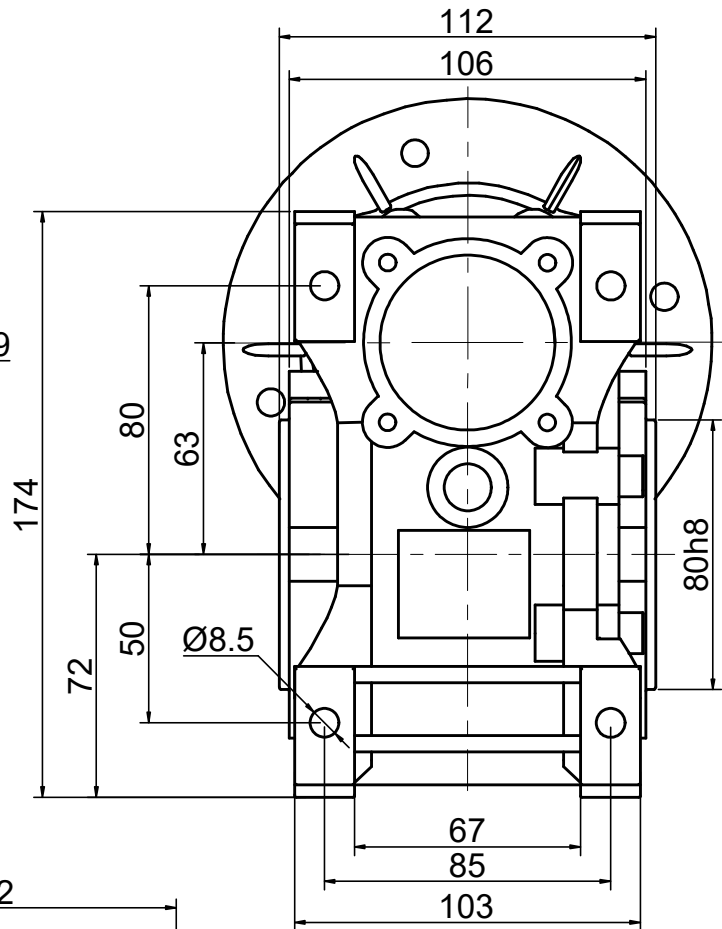

INPUT

OUTPUT

**STEPPERONLINE®**

	APVD	LDJ	1.23.2024
	CHKD		
2:3	DRN	HW	1.22.2024
SCALE	SIGNATURE		DATE

WORM GEAR SPEED REDUCER

MRVR063GB3-G15-D19