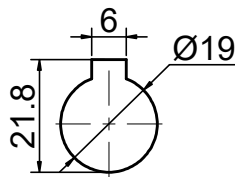

INPUT

OUTPUT

**STEPPERONLINE®**

	APVD	LDJ	1.23.2024
	CHKD		
2:3	DRN	HW	1.22.2024
SCALE	SIGNATURE		DATE

WORM GEAR SPEED REDUCER

MRVR063GB3-G15-D19