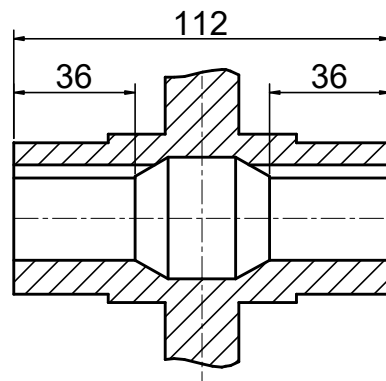

INPUT

OUTPUT

**STEPPERONLINE®**

	APVD	LDJ	1.23.2024
	CHKD		
2:3	DRN	HW	1.22.2024
SCALE	SIGNATURE		DATE

WORM GEAR SPEED REDUCER

MRVR063GB3-G15-D19