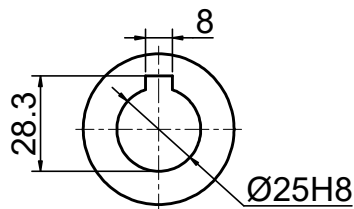

INPUT

OUTPUT

**STEPPERONLINE®**

	APVD	LDJ	1.23.2024
	CHKD		
2:3	DRN	HW	1.22.2024
SCALE	SIGNATURE		DATE

WORM GEAR SPEED REDUCER

MRVR063GB3-G15-D19