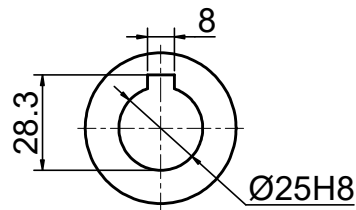

INPUT

OUTPUT

STEPPERONLINE®

	APVD	LDJ	1.23.2024
	CHKD		
2:3	DRN	HW	1.22.2024
SCALE	SIGNATURE		DATE

WORM GEAR SPEED REDUCER

MRVR063FB3-G40-D14