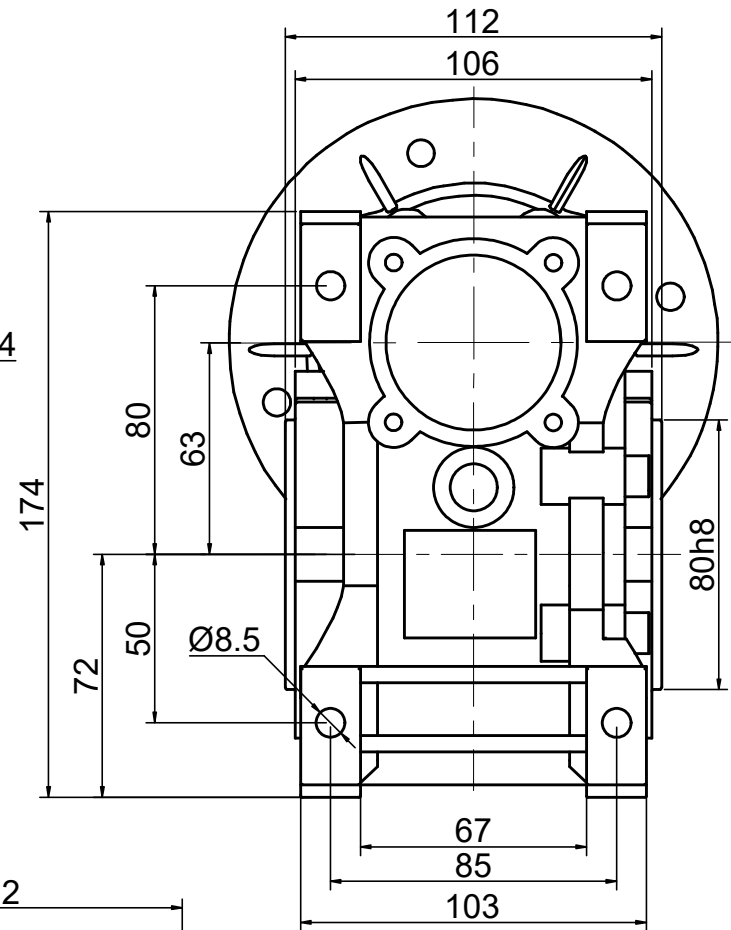

INPUT

OUTPUT

STEPPERONLINE®

	APVD	LDJ	1.23.2024
	CHKD		
2:3	DRN	HW	1.22.2024
SCALE	SIGNATURE		DATE

WORM GEAR SPEED REDUCER

MRVR063FB3-G40-D14