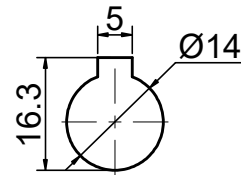

INPUT

OUTPUT

STEPPERONLINE®

	APVD	LDJ	1.23.2024
	CHKD		
2:3	DRN	HW	1.22.2024
SCALE	SIGNATURE		DATE

WORM GEAR SPEED REDUCER

MRVR063FB3-G40-D14