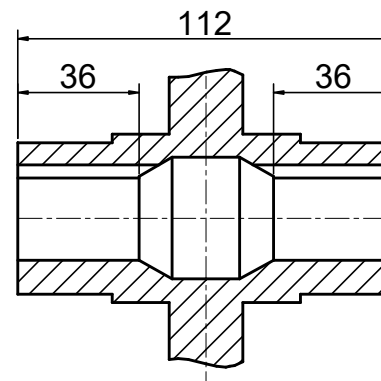

INPUT

OUTPUT

STEPPERONLINE®

	APVD	LDJ	1.23.2024
	CHKD		
2:3	DRN	HW	1.22.2024
SCALE	SIGNATURE		DATE

WORM GEAR SPEED REDUCER

MRVR063FB3-G40-D14