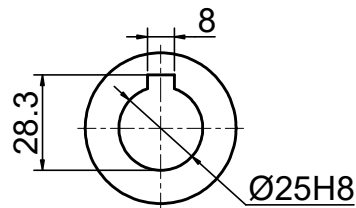

INPUT

OUTPUT

STEPPERONLINE®

	APVD	LDJ	1.23.2024
	CHKD		
2:3	DRN	HW	1.22.2024
SCALE	SIGNATURE		DATE

WORM GEAR SPEED REDUCER

MRVR063FB3-G30-D14