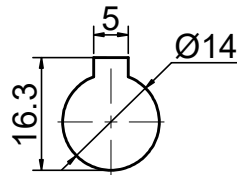

INPUT

OUTPUT

STEPPERONLINE®

	APVD	LDJ	1.23.2024
	CHKD		
2:3	DRN	HW	1.22.2024
SCALE	SIGNATURE		DATE

WORM GEAR SPEED REDUCER

MRVR063FB3-G30-D14