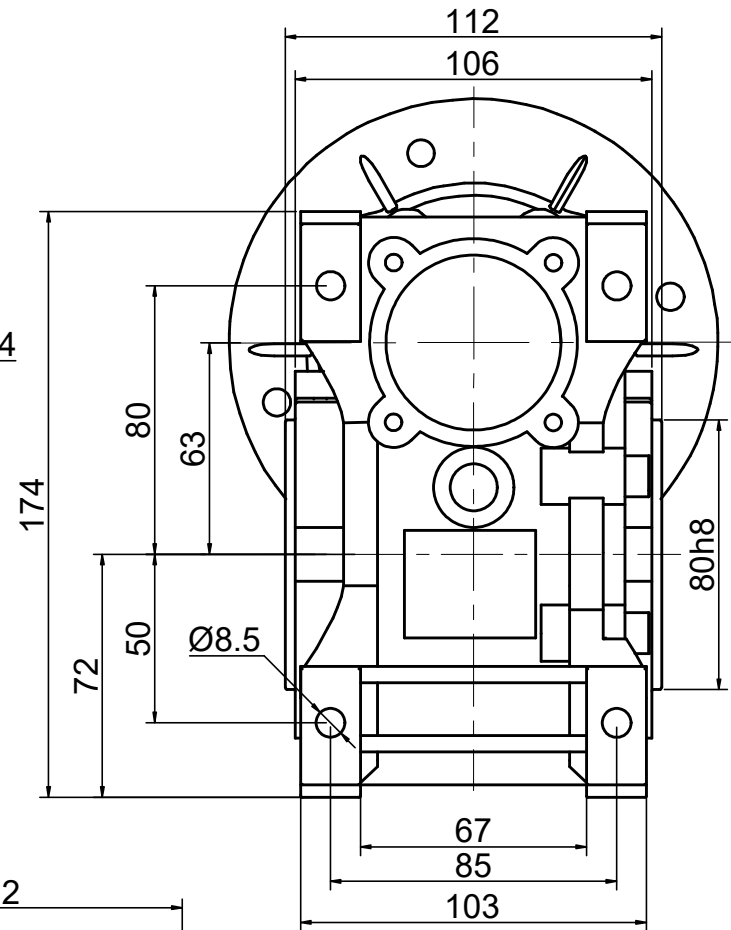

INPUT

OUTPUT

STEPPERONLINE®

	APVD	LDJ	1.23.2024
	CHKD		
2:3	DRN	HW	1.22.2024
SCALE	SIGNATURE		DATE

WORM GEAR SPEED REDUCER

MRVR063FB3-G30-D14