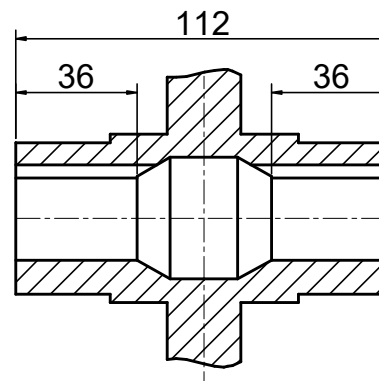

INPUT

OUTPUT

STEPPERONLINE®

	APVD	LDJ	1.23.2024
	CHKD		
2:3	DRN	HW	1.22.2024
SCALE	SIGNATURE		DATE

WORM GEAR SPEED REDUCER

MRVR063FB3-G30-D14