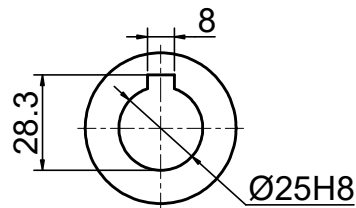

INPUT

OUTPUT

STEPPERONLINE®

	APVD	LDJ	1.23.2024
	CHKD		
2:3	DRN	HW	1.22.2024
SCALE	SIGNATURE		DATE

WORM GEAR SPEED REDUCER

MRVR063FB3-G20-D14