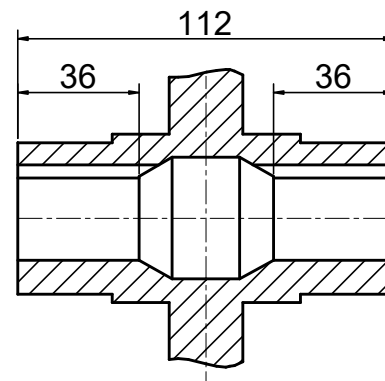

INPUT

OUTPUT

STEPPERONLINE®

	APVD	LDJ	1.23.2024
	CHKD		
2:3	DRN	HW	1.22.2024
SCALE	SIGNATURE		DATE

WORM GEAR SPEED REDUCER

MRVR063FB3-G20-D14