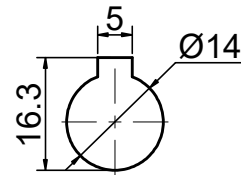

INPUT

OUTPUT

STEPPERONLINE®

	APVD	LDJ	1.23.2024
	CHKD		
2:3	DRN	HW	1.22.2024
SCALE	SIGNATURE		DATE

WORM GEAR SPEED REDUCER

MRVR063FB3-G20-D14