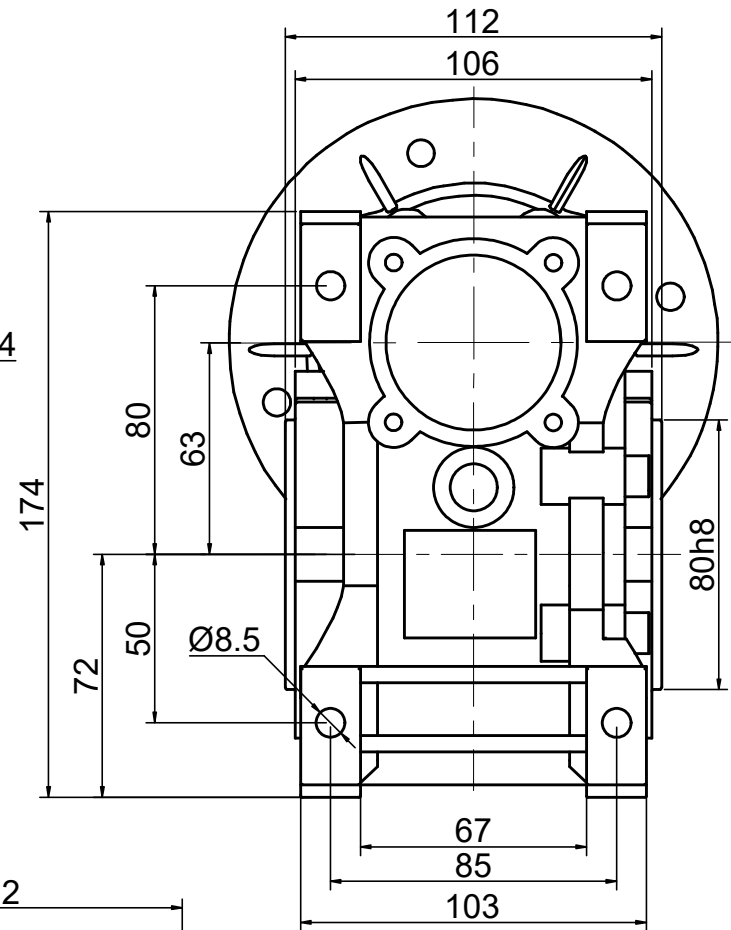

INPUT

OUTPUT

STEPPERONLINE®

	APVD	LDJ	1.23.2024
	CHKD		
2:3	DRN	HW	1.22.2024
SCALE	SIGNATURE		DATE

WORM GEAR SPEED REDUCER

MRVR063FB3-G20-D14