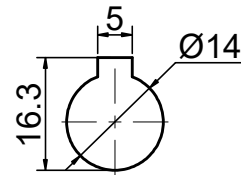

INPUT

OUTPUT

**STEPPERONLINE®**

	APVD	LDJ	1.23.2024
	CHKD		
2:3	DRN	HW	1.22.2024
SCALE	SIGNATURE		DATE

WORM GEAR SPEED REDUCER

MRVR063FB3-G15-D14