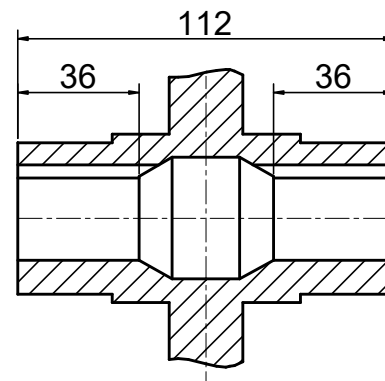

INPUT

OUTPUT

**STEPPERONLINE®**

	APVD	LDJ	1.23.2024
	CHKD		
2:3	DRN	HW	1.22.2024
SCALE	SIGNATURE		DATE

WORM GEAR SPEED REDUCER

MRVR063FB3-G15-D14