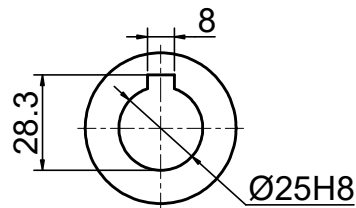

INPUT

OUTPUT

**STEPPERONLINE®**

	APVD	LDJ	1.23.2024
	CHKD		
2:3	DRN	HW	1.22.2024
SCALE	SIGNATURE		DATE

WORM GEAR SPEED REDUCER

MRVR063FB3-G15-D14