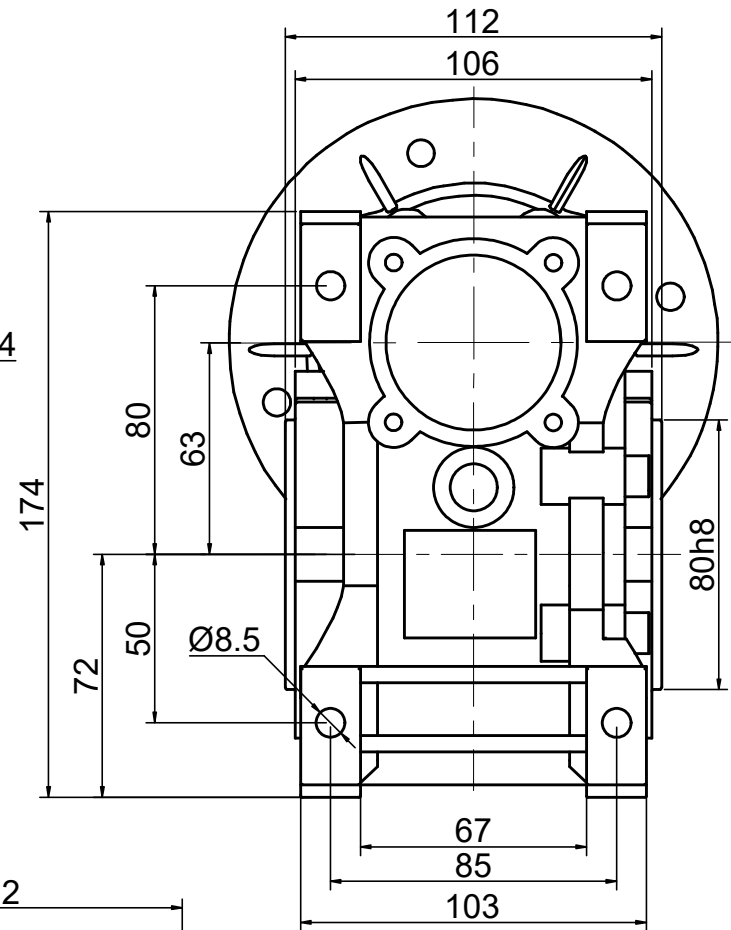

INPUT

OUTPUT

**STEPPERONLINE®**

	APVD	LDJ	1.23.2024
	CHKD		
2:3	DRN	HW	1.22.2024
SCALE	SIGNATURE		DATE

WORM GEAR SPEED REDUCER

MRVR063FB3-G15-D14