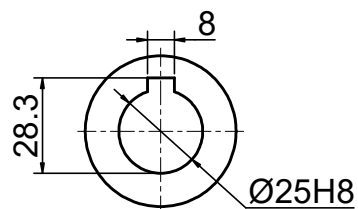

INPUT

OUTPUT

**STEPPERONLINE®**

	APVD	LDJ	1.23.2024
	CHKD		
2:3	DRN	HW	1.22.2024
SCALE	SIGNATURE		DATE

WORM GEAR SPEED REDUCER

MRVR063FB3-G10-D14