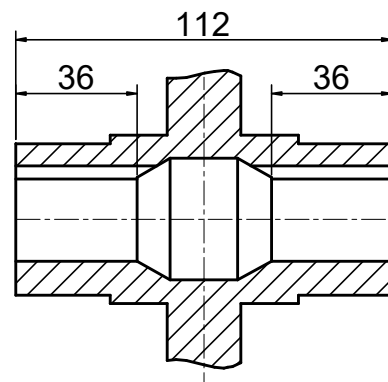

INPUT

OUTPUT

**STEPPERONLINE®**

	APVD	LDJ	1.23.2024
	CHKD		
2:3	DRN	HW	1.22.2024
SCALE	SIGNATURE		DATE

WORM GEAR SPEED REDUCER

MRVR063FB3-G10-D14