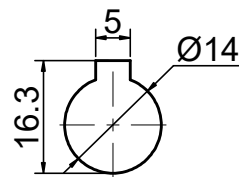

INPUT

OUTPUT

**STEPPERONLINE®**

	APVD	LDJ	1.23.2024
	CHKD		
2:3	DRN	HW	1.22.2024
SCALE	SIGNATURE		DATE

WORM GEAR SPEED REDUCER

MRVR063FB3-G10-D14