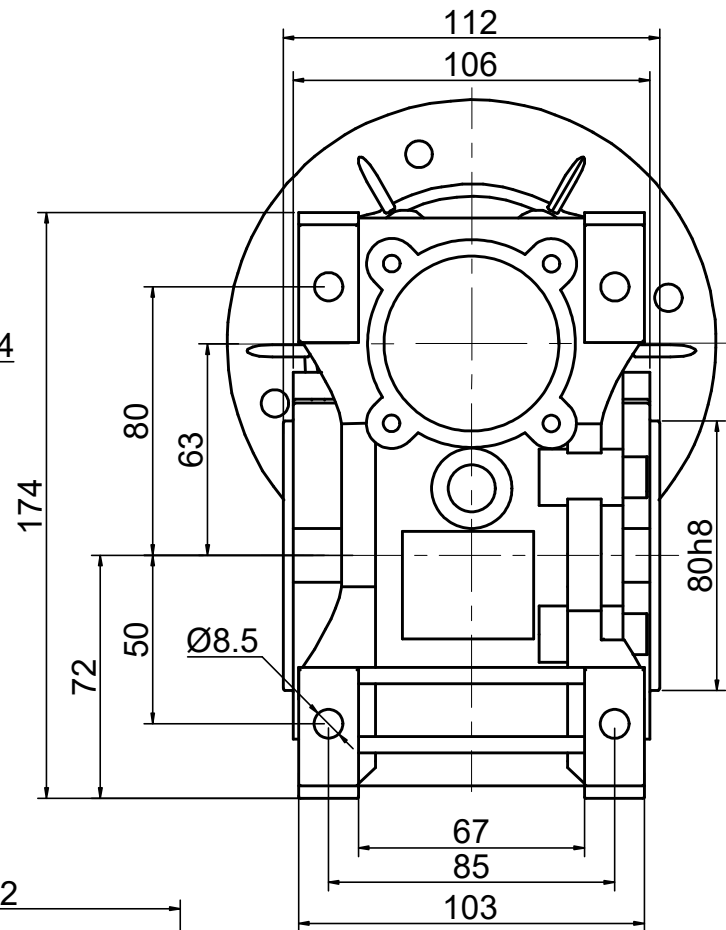

INPUT

OUTPUT

**STEPPERONLINE®**

	APVD	LDJ	1.23.2024
	CHKD		
2:3	DRN	HW	1.22.2024
SCALE	SIGNATURE		DATE

WORM GEAR SPEED REDUCER

MRVR063FB3-G10-D14