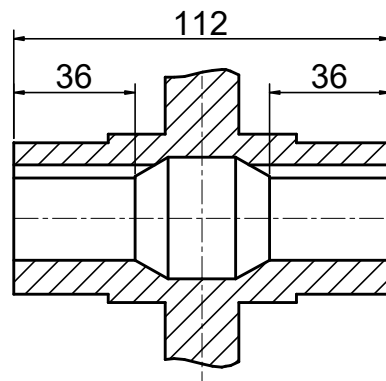

INPUT

OUTPUT

STEPPERONLINE®

	APVD	LDJ	1.23.2024
	CHKD		
2:3	DRN	HW	1.22.2024
SCALE	SIGNATURE		DATE

WORM GEAR SPEED REDUCER

MRVR063FB3-G7.5-D14