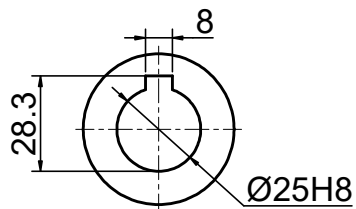

INPUT

OUTPUT

STEPPERONLINE®

	APVD	LDJ	1.23.2024
	CHKD		
2:3	DRN	HW	1.22.2024
SCALE	SIGNATURE		DATE

WORM GEAR SPEED REDUCER

MRVR063FB3-G7.5-D14