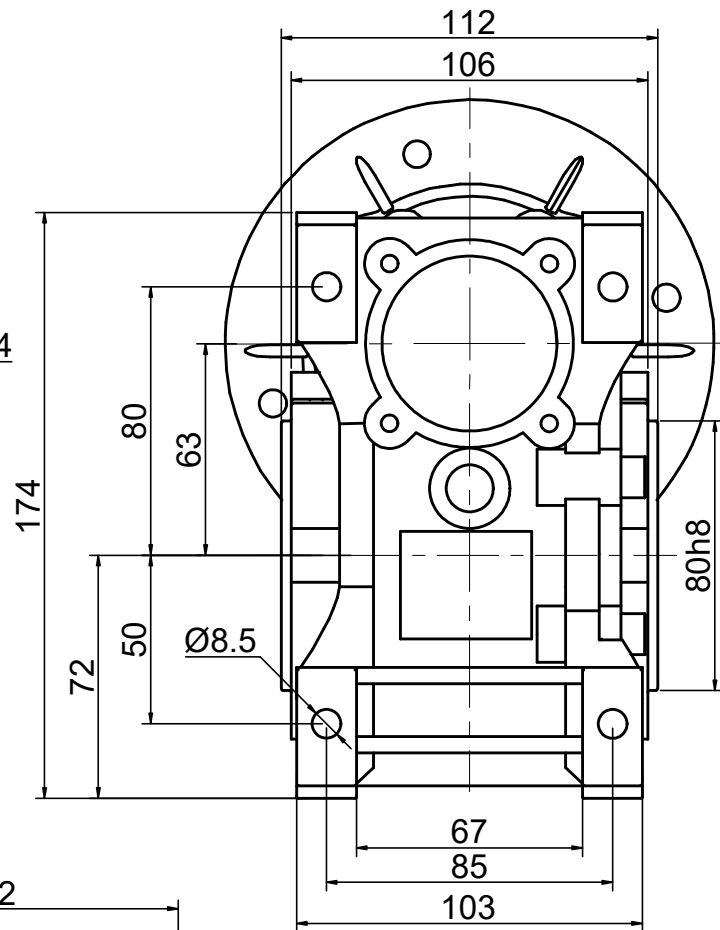

INPUT

OUTPUT

STEPPERONLINE®

	APVD	LDJ	1.23.2024
	CHKD		
2:3	DRN	HW	1.22.2024
SCALE	SIGNATURE		DATE

WORM GEAR SPEED REDUCER

MRVR063FB3-G7.5-D14