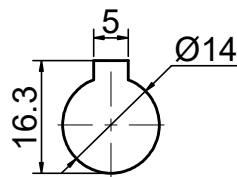

INPUT

OUTPUT

STEPPERONLINE®

	APVD	LDJ	1.23.2024
	CHKD		
2:3	DRN	HW	1.22.2024
SCALE	SIGNATURE		DATE

WORM GEAR SPEED REDUCER

MRVR063FB3-G7.5-D14