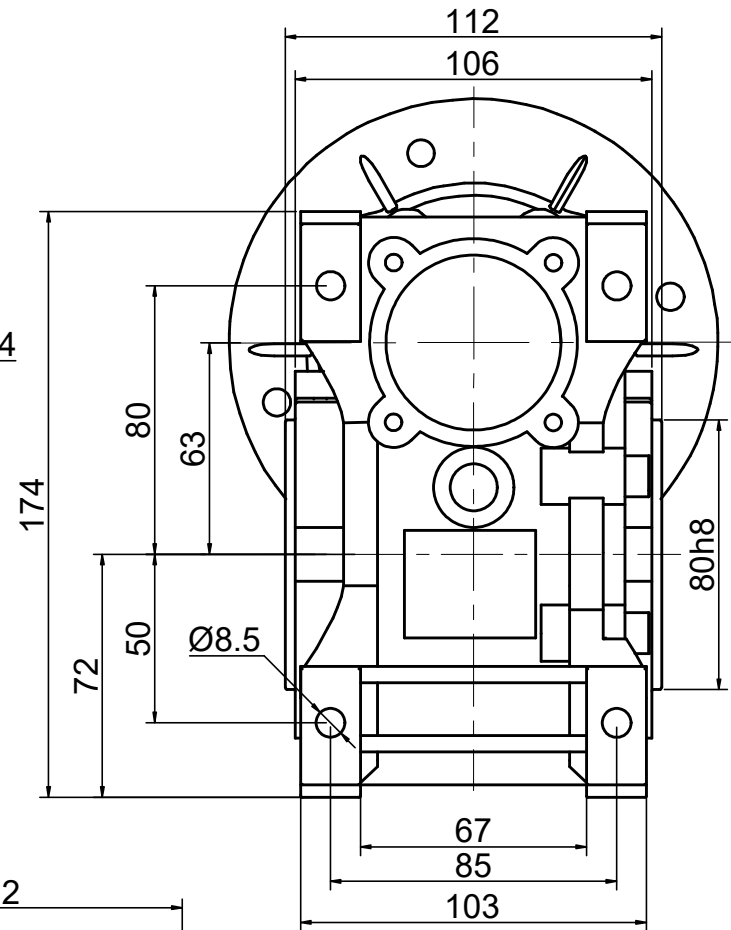

INPUT

OUTPUT

STEPPERONLINE®

	APVD	LDJ	1.22.2024
	CHKD		
2:3	DRN	HW	1.22.2024
SCALE	SIGNATURE		DATE

WORM GEAR SPEED REDUCER

MRVR063EB3-G40-D14