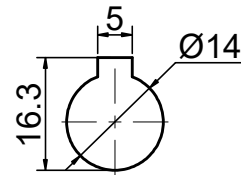

INPUT

OUTPUT

STEPPERONLINE®

	APVD	LDJ	1.22.2024
	CHKD		
2:3	DRN	HW	1.22.2024
SCALE	SIGNATURE		DATE

WORM GEAR SPEED REDUCER

MRVR063EB3-G40-D14