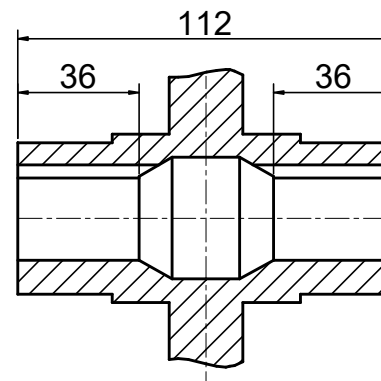

INPUT

OUTPUT

STEPPERONLINE®

	APVD	LDJ	1.22.2024
	CHKD		
2:3	DRN	HW	1.22.2024
SCALE	SIGNATURE		DATE

WORM GEAR SPEED REDUCER

MRVR063EB3-G40-D14