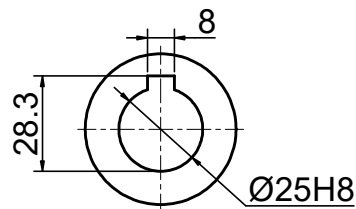

INPUT

OUTPUT

STEPPERONLINE®

	APVD	LDJ	1.22.2024
	CHKD		
2:3	DRN	HW	1.22.2024
SCALE	SIGNATURE		DATE

WORM GEAR SPEED REDUCER

MRVR063EB3-G40-D14