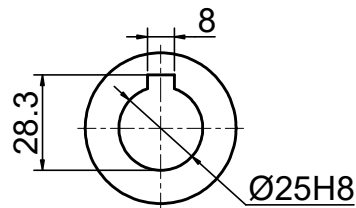

INPUT

OUTPUT

**STEPPERONLINE®**

	APVD	LDJ	1.22.2024
	CHKD		
2:3	DRN	HW	1.22.2024
SCALE	SIGNATURE		DATE

WORM GEAR SPEED REDUCER

MRVR063EB3-G10-D14