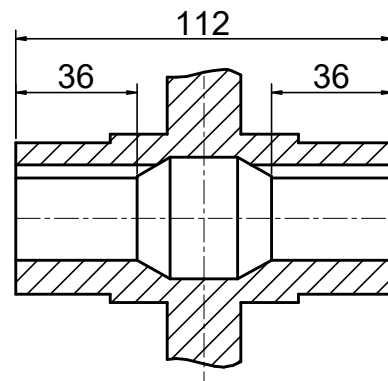

INPUT

OUTPUT

**STEPPERONLINE®**

	APVD	LDJ	1.22.2024
	CHKD		
2:3	DRN	HW	1.22.2024
SCALE	SIGNATURE		DATE

WORM GEAR SPEED REDUCER

MRVR063EB3-G10-D14