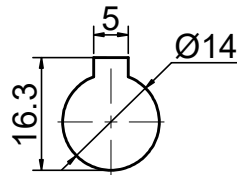

INPUT

OUTPUT

**STEPPERONLINE®**

	APVD	LDJ	1.22.2024
	CHKD		
2:3	DRN	HW	1.22.2024
SCALE	SIGNATURE		DATE

WORM GEAR SPEED REDUCER

MRVR063EB3-G10-D14