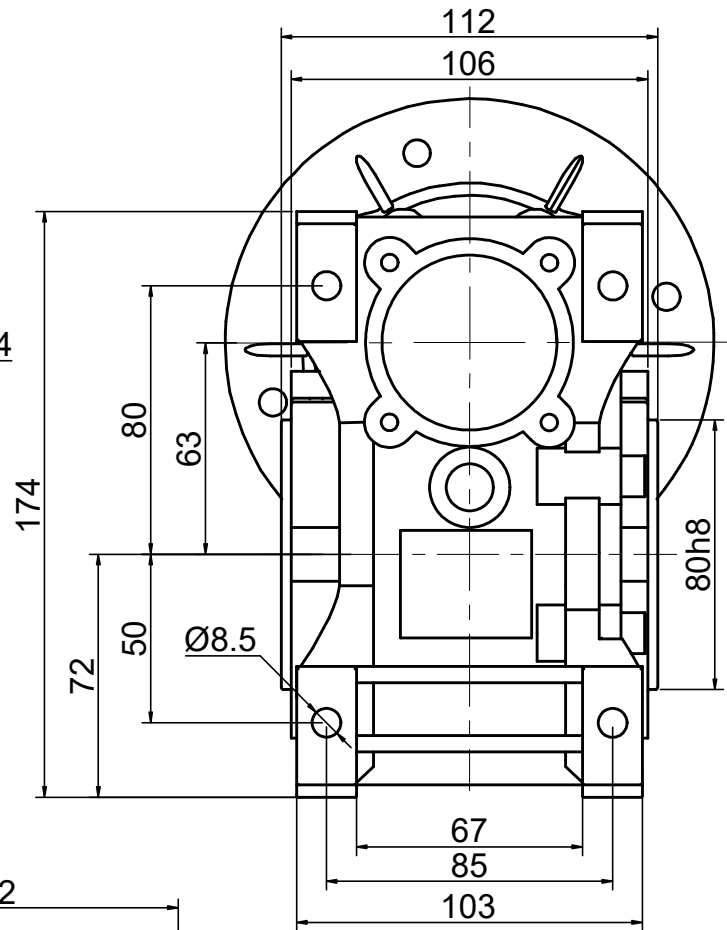

INPUT

OUTPUT

**STEPPERONLINE®**

	APVD	LDJ	1.22.2024
	CHKD		
2:3	DRN	HW	1.22.2024
SCALE	SIGNATURE		DATE

WORM GEAR SPEED REDUCER

MRVR063EB3-G10-D14