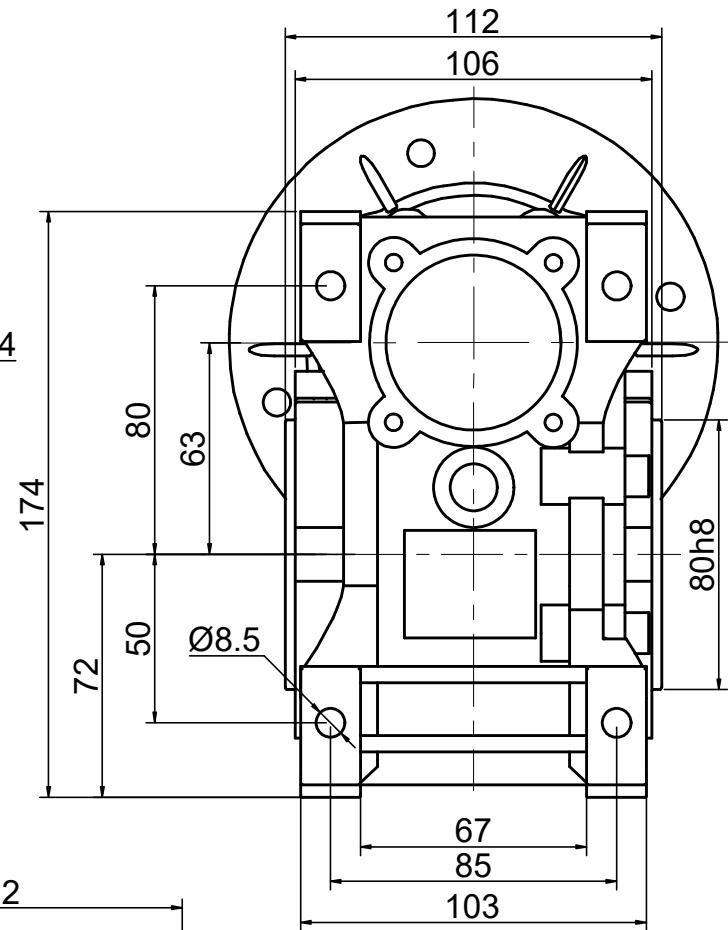

INPUT

OUTPUT

STEPPERONLINE[®]

	APVD	LDJ	1.22.2024
	CHKD		
2:3	DRN	HW	1.22.2024
SCALE	SIGNATURE		DATE

WORM GEAR SPEED REDUCER

MRVR063EB3-G7.5-D14