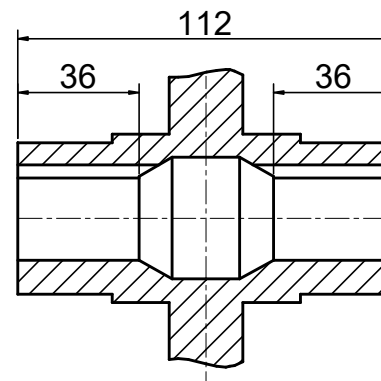

INPUT

OUTPUT

STEPPERONLINE[®]

	APVD	LDJ	1.22.2024
	CHKD		
2:3	DRN	HW	1.22.2024
SCALE	SIGNATURE		DATE

WORM GEAR SPEED REDUCER

MRVR063EB3-G7.5-D14