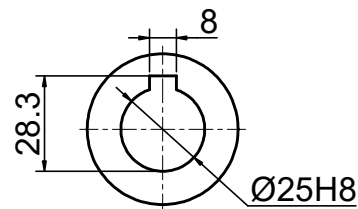

INPUT

OUTPUT

STEPPERONLINE[®]

	APVD	LDJ	1.22.2024
	CHKD		
2:3	DRN	HW	1.22.2024
SCALE	SIGNATURE		DATE

WORM GEAR SPEED REDUCER

MRVR063EB3-G7.5-D14