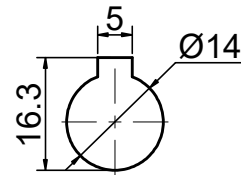

INPUT

OUTPUT

STEPPERONLINE[®]

	APVD	LDJ	1.22.2024
	CHKD		
2:3	DRN	HW	1.22.2024
SCALE	SIGNATURE		DATE

WORM GEAR SPEED REDUCER

MRVR063EB3-G7.5-D14